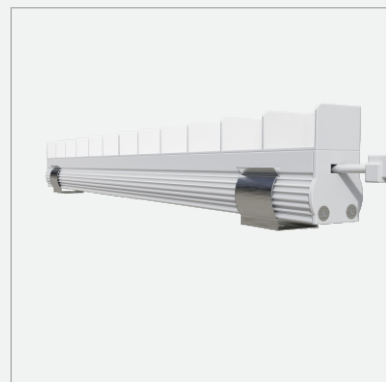

Dover is a luminaire designed at its core for wall washing applications. A minimalistic and tight design adds aesthetical dimensions to any project and enables installations close to the illuminated target.

DOVER

Dover

Wallwasher Luminaires

DOVER Series are OBT's answer for indoor linear light options with IP Rating of IP20. It has been designed for facade and similar applications. It comes with various lengths, 25mm,50mm, 300mm, 600mm, 900mm and 1200mm and beam angles 25x45°, which will meet wide range of application requirements.

Enable a precise cut off and perfect homogeneity

Outstanding CRI up to 90 and low glare.

Minimally invasive (only 16 mm) and possibility to install close to the target.

Dover

Installation

Dover

Wallwasher Luminaires

Body

Modular Linear LED System
Premium extruded aluminum construction with refined surface finishing. Offered in versatile lengths from 300 mm to 1200 mm to suit diverse applications.

Flexible 51 mm modular architecture enables adjustable sizing—compressing to 270 mm or extending to 340 mm as required.