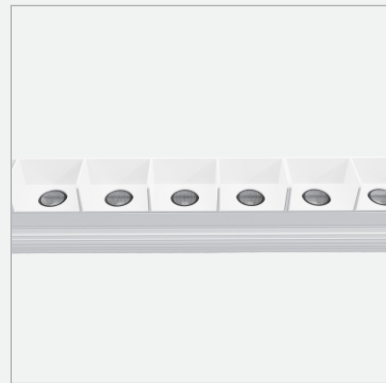

Dover is a luminaire designed at its core for wall washing applications. A minimalistic and tight design adds aesthetical dimensions to any project and enables installations close to the illuminated target.

DOVER

Dover

Wallwasher Luminaires

DOVER Series are OBT's answer for indoor linear light options with IP Rating of IP20. It has been designed for facade and similar applications. It comes with various lengths, 25mm,50mm, 300mm, 600mm, 900mm and 1200mm and beam angles 25x45°, which will meet wide range of application requirements.

Enable a precise cut off and perfect homogeneity

Outstanding CRI up to 90 and low glare.

Minimally invasive (only 16 mm) and possibility to install close to the target.

Dover

Installation

Dover

Wallwasher Luminaires

Body

Modular Linear LED System
Premium extruded aluminum construction with refined surface finishing. Offered in versatile lengths from 300 mm to 1200 mm to suit diverse applications.

Flexible 51 mm modular architecture enables adjustable sizing—compressing to 270 mm or extending to 340 mm as required.