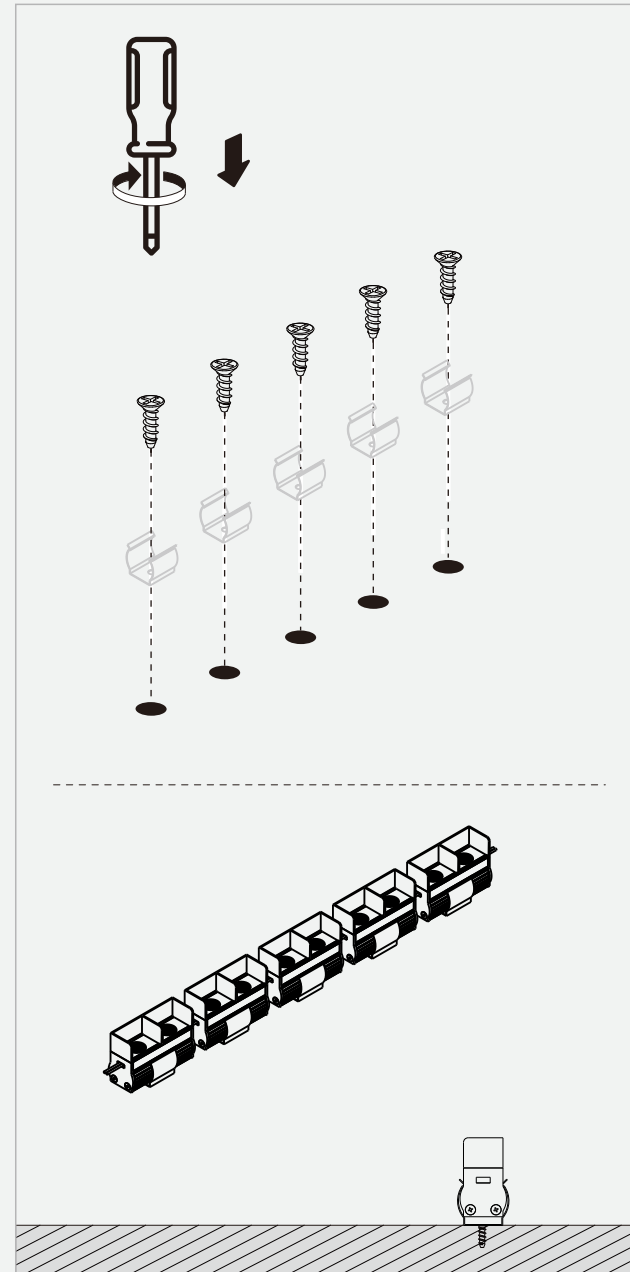

DOVER

Dover

Wallwasher Luminaires

DOVER Series are OBT's answer for indoor linear light options with IP Rating of IP20. It has been designed for facade and similar applications. It comes with various lengths, 25mm,50mm, 300mm, 600mm, 900mm and 1200mm and beam angles 25x45°, which will meet wide range of application requirements.

Enable a precise cut off and perfect homogeneity

Outstanding CRI up to 90 and low glare.

Minimally invasive (only 16 mm) and possibility to install close to the target.

Dover

Installation

Dover

Wallwasher Luminaires

Body

Modular Linear LED System
Premium extruded aluminum construction with refined surface finishing. Offered in versatile lengths from 300 mm to 1200 mm to suit diverse applications.

Flexible 51 mm modular architecture enables adjustable sizing—compressing to 270 mm or extending to 340 mm as required.

Installation: Secure U-clip mounting system for streamlined attachment.

Optic

Lens.
Beam Angle: 25° * 45°.

LED Sources

Light source options: High-power LED or COB LED.
CRI: 95 or 97 | CCT: 3000K / 3500K / 4000K.
Additional CRI and CCT options available upon request.