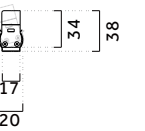

Code ordering example: * * . 1 7 0 1 . * * * * * *

	Product code	LED Power	Delivered Lumen	Finish	Cup	Beam Angle (BA°)	CCT Options	Dimming Options
Dover	55 24V	Max.5*2W	500lm	W White	W White	45 25°*45°	30 3000K	0 ON/OFF
Wallwasher				B Black	B Black		35 3500K 40 4000K	1 0-10V D DALI T TRIAC C CASAMBI