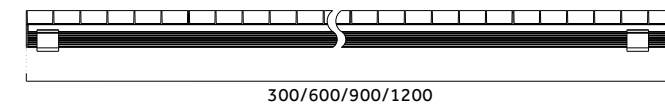

Dover Wallwasher Luminaires

Code ordering example: $\frac{**}{**} \cdot \frac{1704}{**} \cdot \frac{*****}{**}$ (Max.6W) $\frac{**}{**} \cdot \frac{1707}{**} \cdot \frac{*****}{**}$ (Max.12W)
 $\frac{**}{**} \cdot \frac{1710}{**} \cdot \frac{*****}{**}$ (Max.18W) $\frac{**}{**} \cdot \frac{1713}{**} \cdot \frac{*****}{**}$ (Max.24W)

	Product code	LED Power	Delivered Lumen	Finish	Cup	Beam Angle (BA°)	CCT Options	Dimming Options
Dover	33 24V	Max.6W	600lm	W White	W White	45 25°*45°	30 3000K	0 ON/OFF
Wallwasher		Max.12W	1200lm	B Black	B Black		35 3500K	1 0-10V
		Max.18W	1800lm				40 4000K	D DALI
		Max.24W	2400lm					T TRIAC C CASAMBI