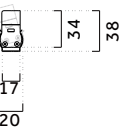

Dover Wallwasher Luminaires

Code ordering example: $\frac{**}{**} \cdot \frac{1704}{**} \cdot \frac{*****}{**}$ (Max.6W) $\frac{**}{**} \cdot \frac{1707}{**} \cdot \frac{*****}{**}$ (Max.12W)
 $\frac{**}{**} \cdot \frac{1710}{**} \cdot \frac{*****}{**}$ (Max.18W) $\frac{**}{**} \cdot \frac{1713}{**} \cdot \frac{*****}{**}$ (Max.24W)

	Product code	LED Power	Delivered Lumen	Finish	Cup	Beam Angle (BA°)	CCT Options	Dimming Options
Dover	33 24V	Max.6W	600lm	W White	W White	45 25°*45°	30 3000K	0 ON/OFF
Wallwasher		Max.12W	1200lm	B Black	B Black		35 3500K	1 0-10V
		Max.18W	1800lm				40 4000K	D DALI
		Max.24W	2400lm					T TRIAC C CASAMBI