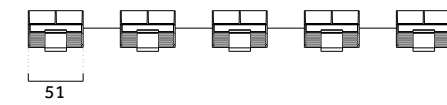

Installation: Secure U-clip mounting system for streamlined attachment.

Optic

Lens.
Beam Angle: 25° * 45°.

LED Sources

Light source options: High-power LED or COB LED.
CRI: 95 or 97 | CCT: 3000K / 3500K / 4000K.
Additional CRI and CCT options available upon request.

Finish

Powder coated finish in matt white (W), matt black (B).

Dover

Wallwasher Luminaires

Code ordering example: * * . 1 7 0 1 . * * * * * *

	Product code	LED Power	Delivered Lumen	Finish	Cup	Beam Angle (BA°)	CCT Options	Dimming Options
Dover	55 24V	Max.5*2W	500lm	W White	W White	45 25°*45°	30 3000K	0 ON/OFF
Wallwasher				B Black	B Black		35 3500K 40 4000K	1 0-10V D DALI T TRIAC C CASAMBI