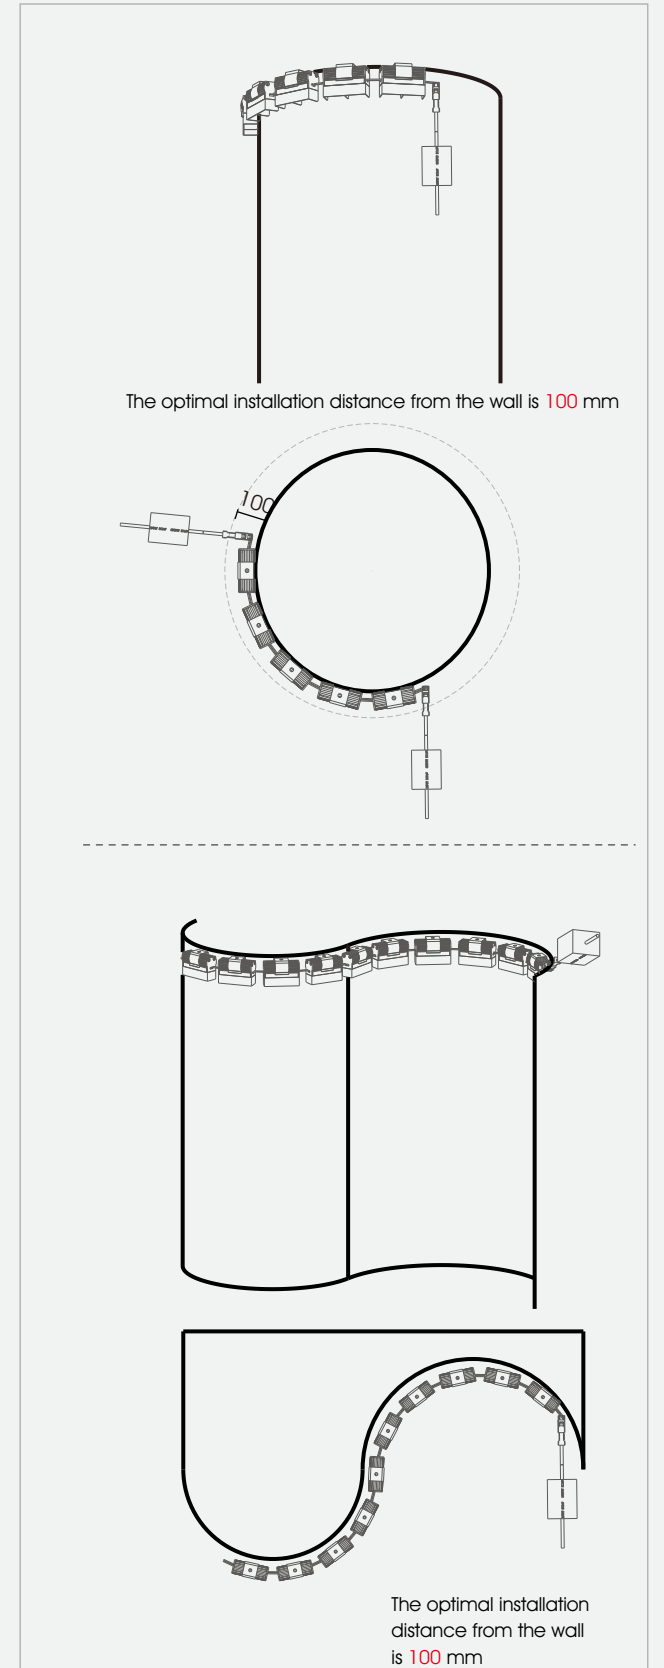

DOVER

Dover

Wallwasher Luminaires

DOVER Series are OBT's answer for indoor linear light options with IP Rating of IP20. It has been designed for facade and similar applications. It comes with various lengths, 25mm,50mm, 300mm, 600mm, 900mm and 1200mm and beam angles 25x45°, which will meet wide range of application requirements.

Enable a precise cut off and perfect homogeneity

Outstanding CRI up to 90 and low glare.

Minimally invasive (only 16 mm) and possibility to install close to the target.

Dover

Installation

Dover

Wallwasher Luminaires

Body

Modular Linear LED System
Premium extruded aluminum construction with refined surface finishing. Offered in versatile lengths from 300 mm to 1200 mm to suit diverse applications.

Flexible 51 mm modular architecture enables adjustable sizing—compressing to 270 mm or extending to 340 mm as required.

Installation: Secure U-clip mounting system for streamlined attachment.

Optic

Lens.
Beam Angle: 25° * 45°.

LED Sources

Light source options: High-power LED or COB LED.
CRI: 95 or 97 | CCT: 3000K / 3500K / 4000K.
Additional CRI and CCT options available upon request.