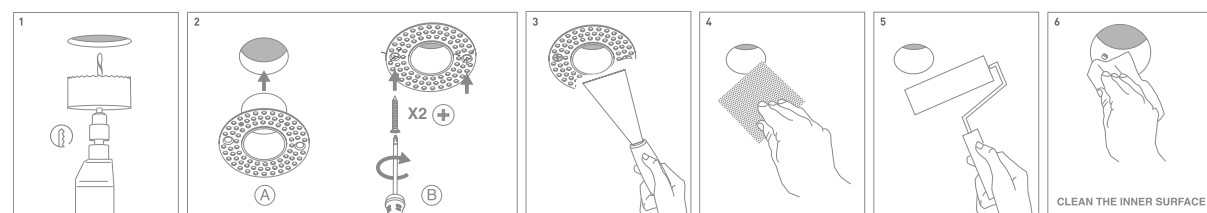

Adjustable Downlight

Adjustable Downlight

Installation Schemes

Connection Tips

SEVERAL FIXTURES CONNECTION TO A SINGLE CONSTANT CURRENT DRIVER

Trimless Mounting

Publication date: December 2025

©Copyright OBT Lighting