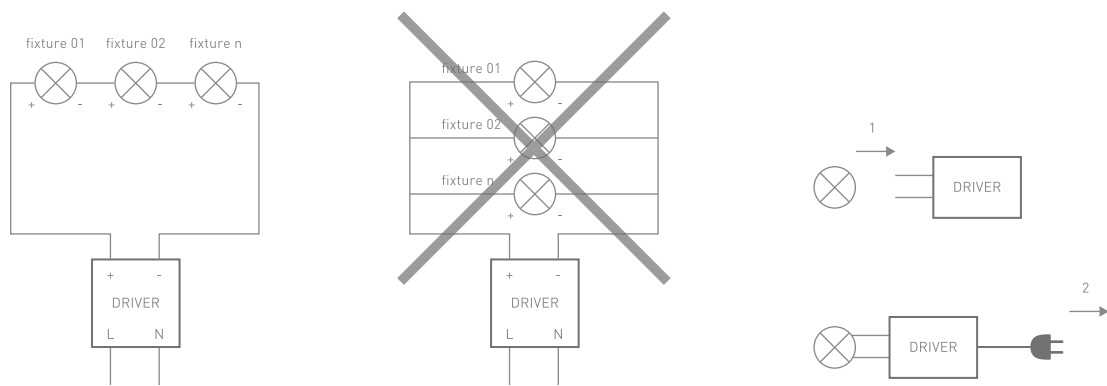

Adjustable Downlight

Adjustable Downlight

Installation Schemes

Connection Tips

SEVERAL FIXTURES CONNECTION TO A SINGLE CONSTANT CURRENT DRIVER

Trimless Mounting

Publication date: December 2025

©Copyright OBT Lighting