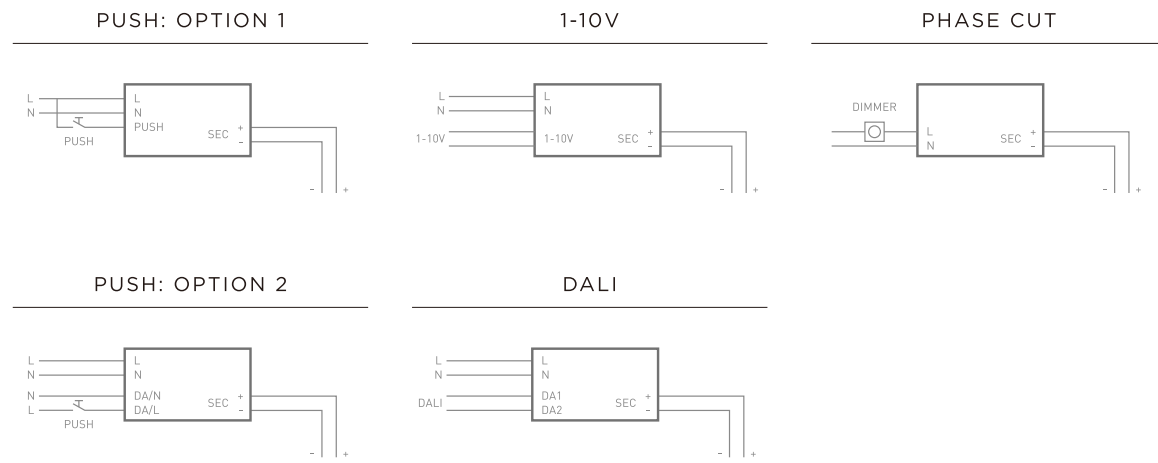

Adjustable Downlight

Adjustable Downlight

Installation Schemes

Connection Tips

SEVERAL FIXTURES CONNECTION TO A SINGLE CONSTANT CURRENT DRIVER

Trimless Mounting

Publication date: December 2025

©Copyright OBT Lighting