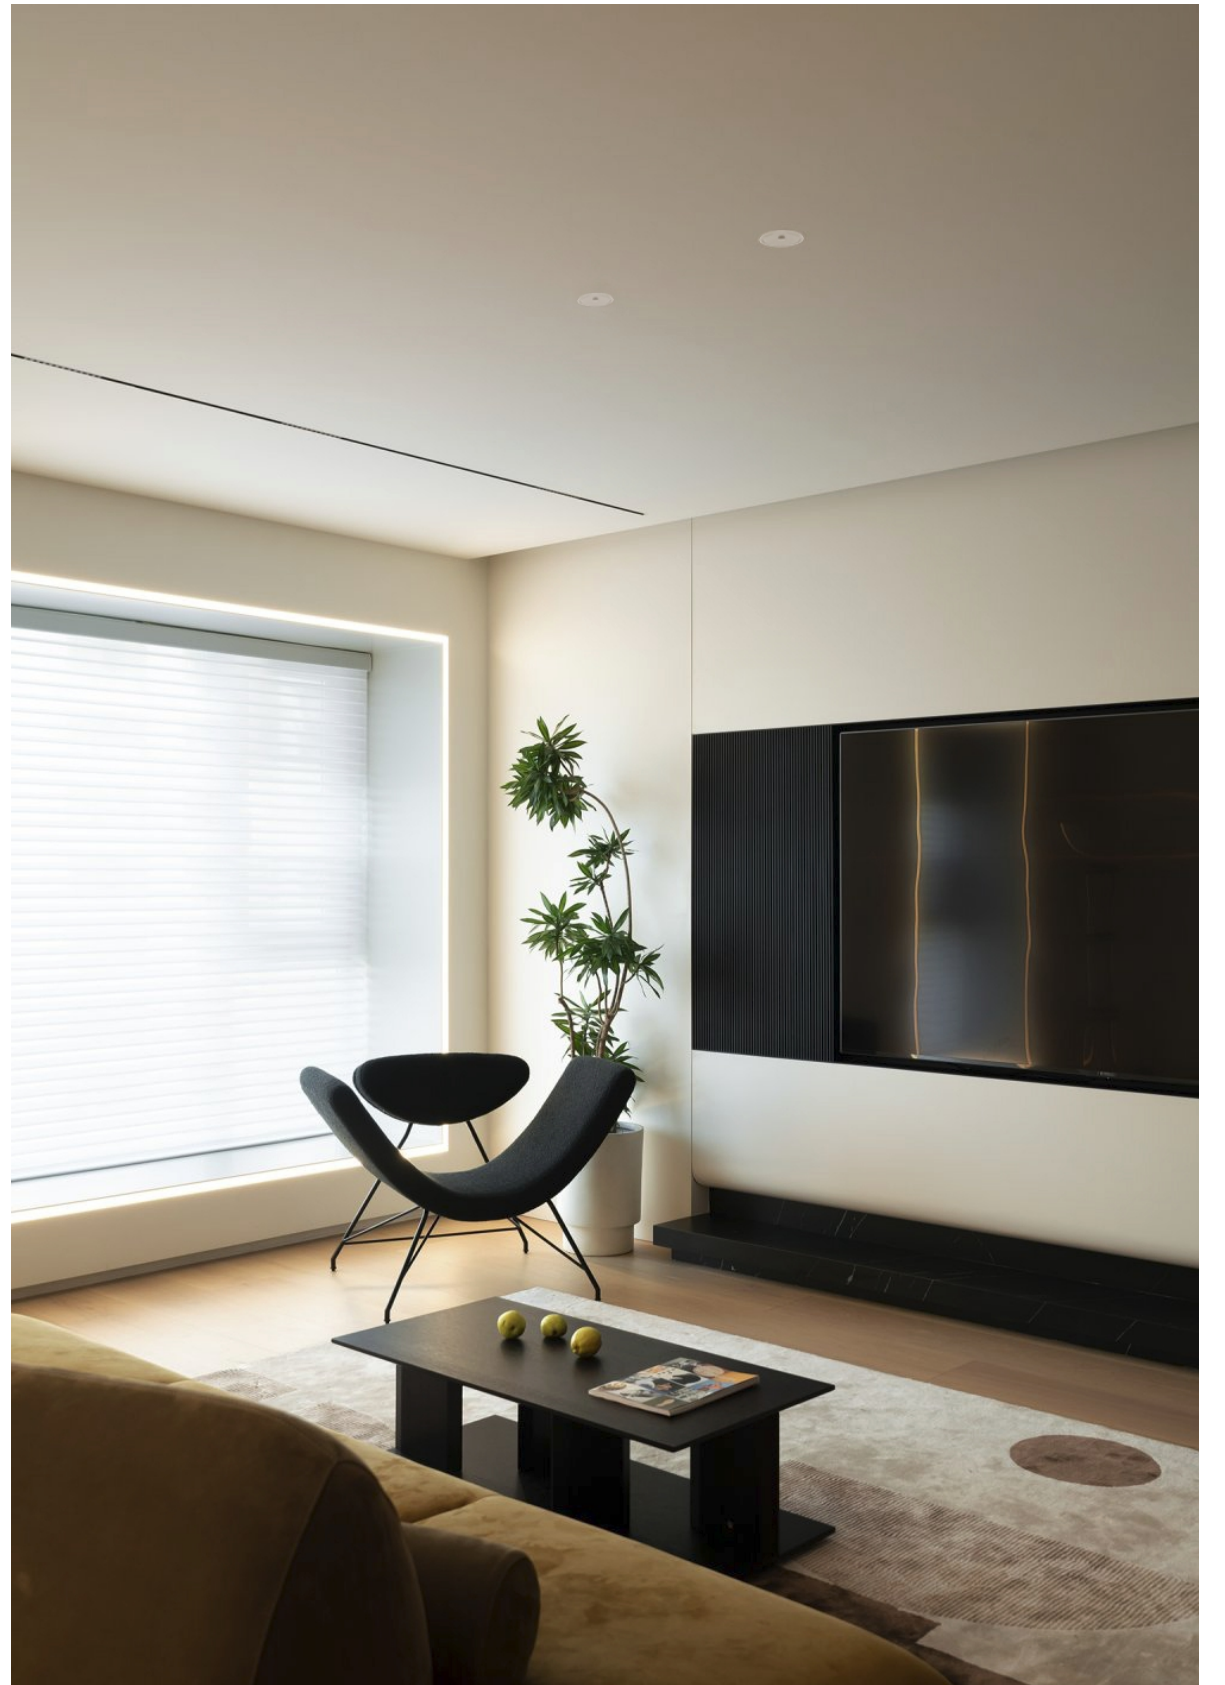

Cabin M

light

It's life's eyes

Cabin M

Fixed Recessed

Body

The Cabin M is a recessed downlight featuring an ultra-compact Ø12 mm aperture, suitable for both trim and trimless installations.

It offers easy maintenance and is equipped with high-efficiency LEDs delivering excellent color rendering. This variant ensures broad compatibility with diverse ceiling types and finishes.

The internal trim can be discreetly concealed using matching ceiling materials, creating a seamless and uninterrupted ceiling aesthetic.

Optic

Lens.
Beam Angle: 24° / 36° / 50°.

LED Sources

Light source options: High-power LED or COB LED.
CRI: 95 or 97 | CCT: 2700K / 3000K / 3500K / 4000K.
Additional CRI and CCT options available upon request.