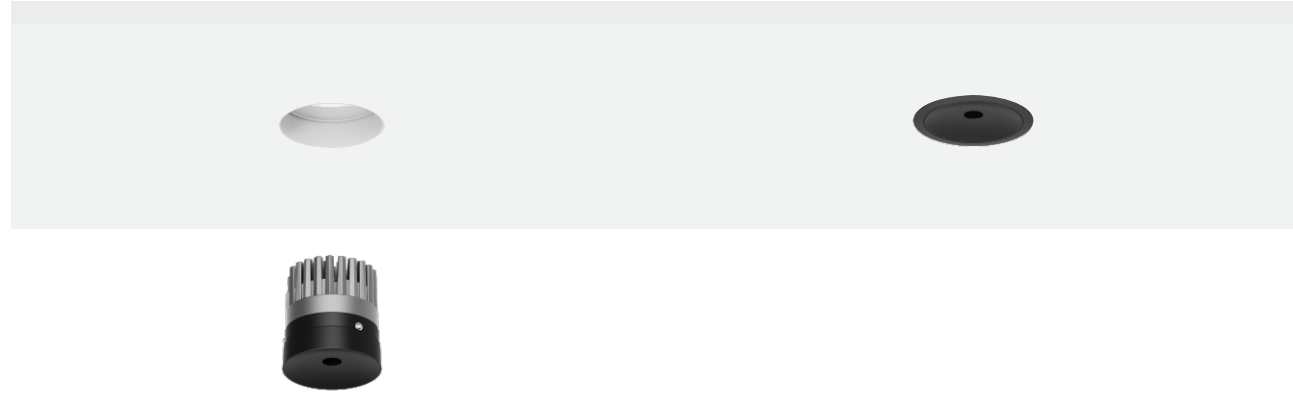

Cabin M

light

It's life's eyes

Cabin M

Fixed Recessed

Body

The Cabin M is a recessed downlight featuring an ultra-compact Ø12 mm aperture, suitable for both trim and trimless installations.

It offers easy maintenance and is equipped with high-efficiency LEDs delivering excellent color rendering. This variant ensures broad compatibility with diverse ceiling types and finishes.

The internal trim can be discreetly concealed using matching ceiling materials, creating a seamless and uninterrupted ceiling aesthetic.

Optic

Lens.
Beam Angle: 24° / 36° / 50°.

LED Sources

Light source options: High-power LED or COB LED.
CRI: 95 or 97 | CCT: 2700K / 3000K / 3500K / 4000K.
Additional CRI and CCT options available upon request.