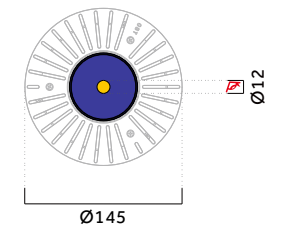

Optional

Trimless

Trimles

Cabin M

Fixed Recessed

Cabin M
Fixed Round Trim Ø70mm

Cabin M
Fixed Round Trimless Ø120mm

Code ordering example: * * . 7 0 6 6 . * * * * * * *

	Product code	LED Power	Delivered Lumen	Finish	Cup	Beam Angle (BA°)	CCT Options	Dimming Options
Cabin D Round Fixed	01 Trim	Max.12W	720lm	W White	W White	24 24°	27 2700K	0 ON/OFF
	30 Trimless			B Black	B Black	36 36°	30 3000K	1 0-10V
						50 50°	35 3500K	D DALI
							40 4000K	T TRIAC
								C CASAMBI