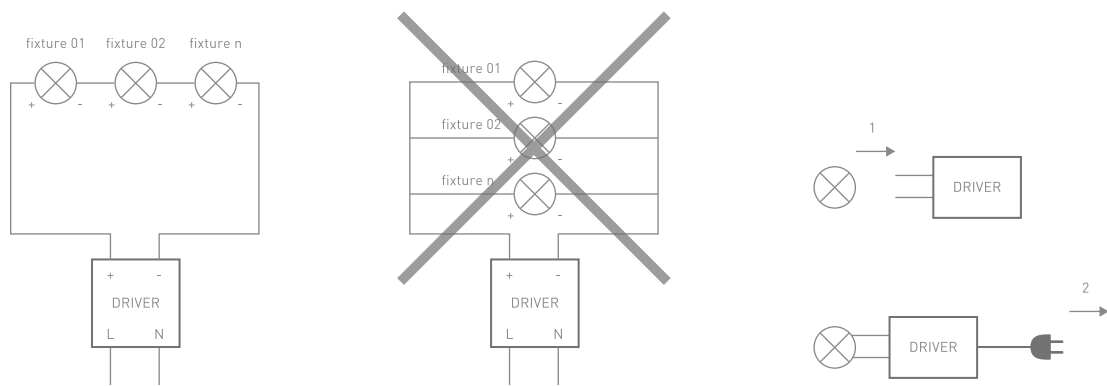

Connection Tips

SEVERAL FIXTURES CONNECTION TO A SINGLE CONSTANT CURRENT DRIVER