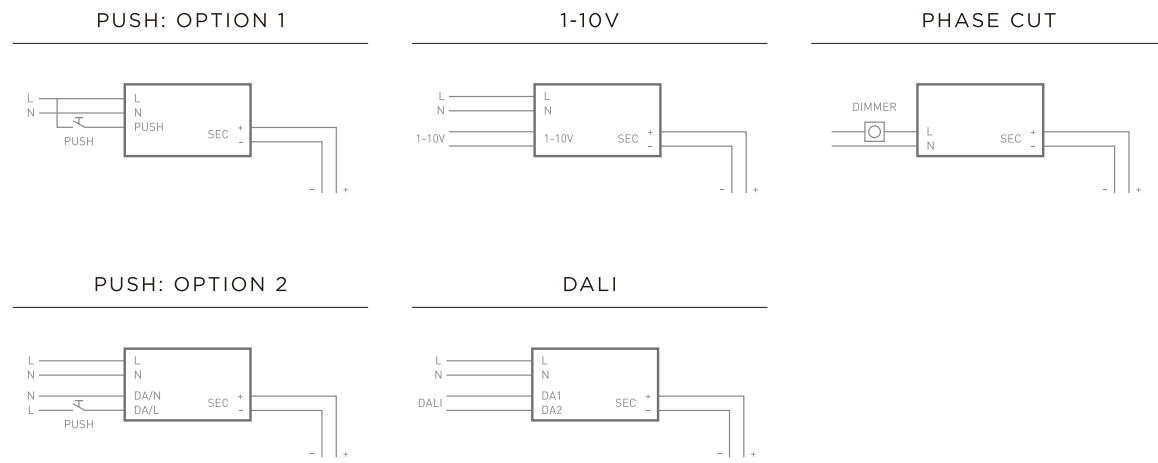

Installation Schemes