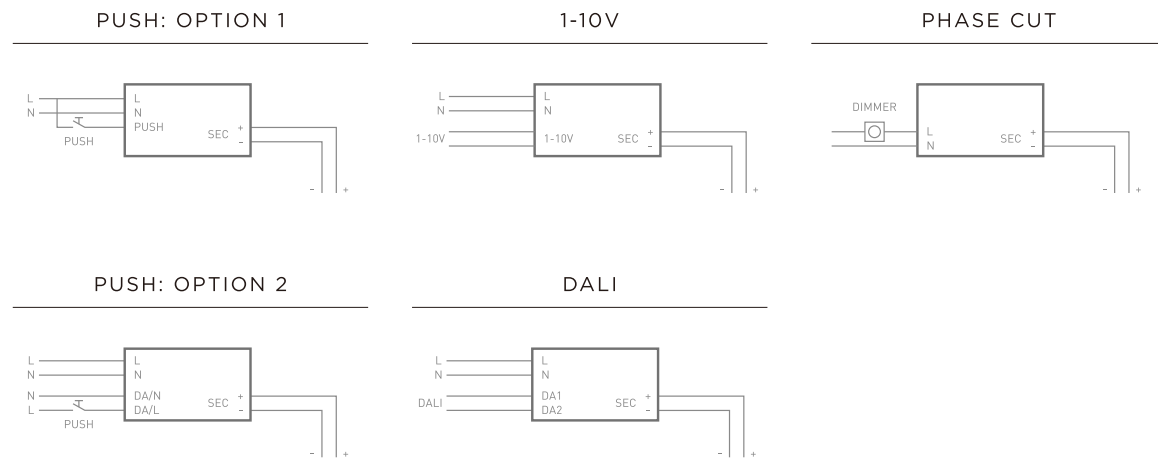

Cabin R Fixed Recessed

Cabin R
Fixed Round Trim Ø100mm

Cabin R
Fixed Round Trimless Ø100mm

Code ordering example: * * . 1 0 2 0 . * * * * * *

	Product code	LED Power	Delivered Lumen	Finish	Cup	Beam Angle (BA°)	CCT Options	Dimming Options
Cabin R Round Fixed	01 Trim	Max.25W	2750lm	W White	W White	28 28°	27 2700K	0 ON/OFF
	30 Trimless			B Black	B Black	38 38°	30 3000K	1 0-10V
					G Gold	55 55°	35 3500K	D DALI
					C Copper		40 4000K	T TRIAC
					S Silver			C CASAMBI

Installation Schemes

Connection Tips

SEVERAL FIXTURES CONNECTION TO A SINGLE CONSTANT CURRENT DRIVER

Trimless Mounting

Publication date: December 2025

©Copyright OBT Lighting

Thanks to all contributors for the realization of this catalogue.