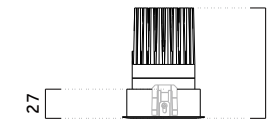

Cabin R Fixed Recessed

Cabin R
Fixed Round Trim Ø70mm

Cabin R
Fixed Round Trimless Ø120mm

Code ordering example: * * . 7 0 0 5 . * * * * * *

	Product code	LED Power	Delivered Lumen	Finish	Cup	Beam Angle (BA°)	CCT Options	Dimming Options
Cabin R Round Fixed	01 Trim	Max.16W	1760lm	W White	W White	28 28°	27 2700K	0 ON/OFF
	30 Trimless			B Black	B Black	38 38°	30 3000K	1 0-10V
					G Gold	55 55°	35 3500K	D DALI
					C Copper		40 4000K	T TRIAC
					S Silver			C CASAMBI