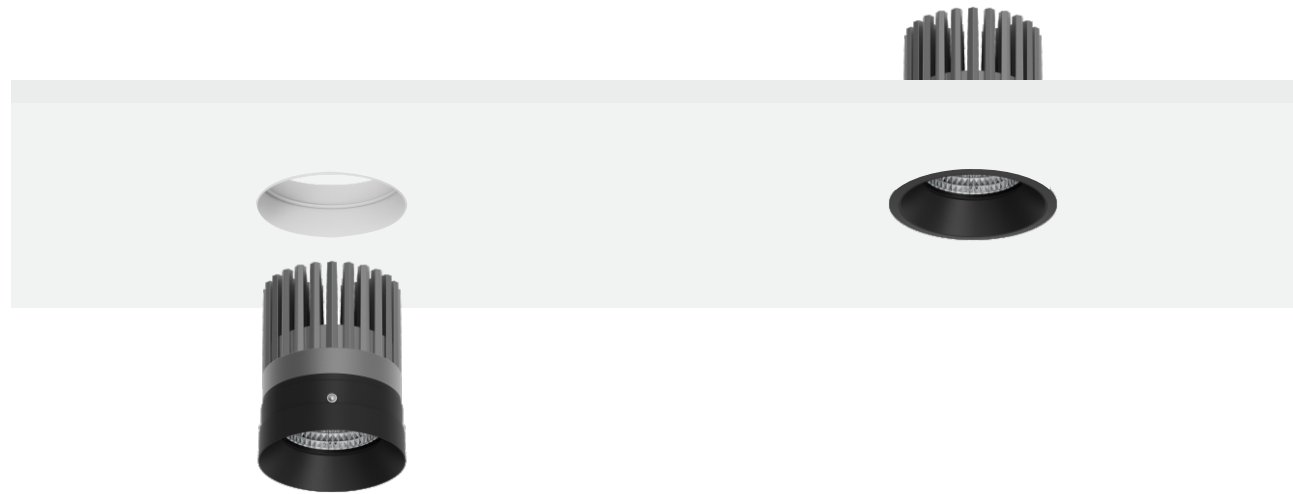

Cabin R

Fixed Recessed

Body

The Cabin R features a fixed circular design with a visually simple, seamless form that ensures excellent visual comfort. The versatile reflector cup version maintains a uniform appearance across all configurations.

Available in decorative and non-decorative versions with diameters of Ø70 mm, Ø120 mm, and Ø150 mm. The main body is constructed from lightweight die-cast aluminum.

Finish

Powder coated finish in matt white (W), matt black (B), matt gold (G), matt copper (C), matt silver (S).

Optional

Trimless

Trimles

Driver

Supplied with non-dimmable remote driver. Driver unit exceeds luminaire aperture; install above ceiling using extension cable. Dimming Options: ON/OFF | 0-10V | DALI | TRIAC | CASAMBI. 220-240V 50/60Hz.

Accessories

N/A

Optic

Reflector.
Beam Angle: 28° / 38° / 55°.

LED Sources

Light source options: High-power LED or COB LED. CRI: 95 or 97 | CCT: 2700K / 3000K / 3500K / 4000K. Additional CRI and CCT options available upon request.

Applications

Its concealed light source for high visual comfort ensures this luminaire blends seamlessly into its architectural environment. With the added flexibility of light aiming. Application areas: Corridors, retail, showrooms, residential, restaurants, hotels.

Cabin R Fixed Recessed

Cabin R
Fixed Round Trim Ø100mm

Cabin R
Fixed Round Trimless Ø100mm

Code ordering example: * * . 1 0 2 0 . * * * * * *

	Product code	LED Power	Delivered Lumen	Finish	Cup	Beam Angle (BA°)	CCT Options	Dimming Options
Cabin R Round Fixed	01 Trim	Max.25W	2750lm	W White	W White	28 28°	27 2700K	0 ON/OFF
	30 Trimless			B Black	B Black	38 38°	30 3000K	1 0-10V
					G Gold	55 55°	35 3500K	D DALI
					C Copper		40 4000K	T TRIAC
					S Silver			C CASAMBI