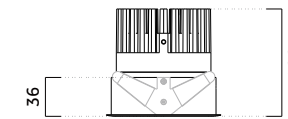

Cabin R Fixed Recessed

Code ordering example: * * . 1 0 0 0 . * * * * * *

	Product code	LED Power	Delivered Lumen	Finish	Cup	Beam Angle (BA°)	CCT Options	Dimming Options
Cabin R Round Fixed	01 Trim	Max.20W	2200lm	W White	W White	28 28°	27 2700K	0 ON/OFF
	30 Trimless			B Black	B Black	38 38°	30 3000K	1 0-10V
					G Gold	55 55°	35 3500K	D DALI
					C Copper		40 4000K	T TRIAC
					S Silver			C CASAMBI