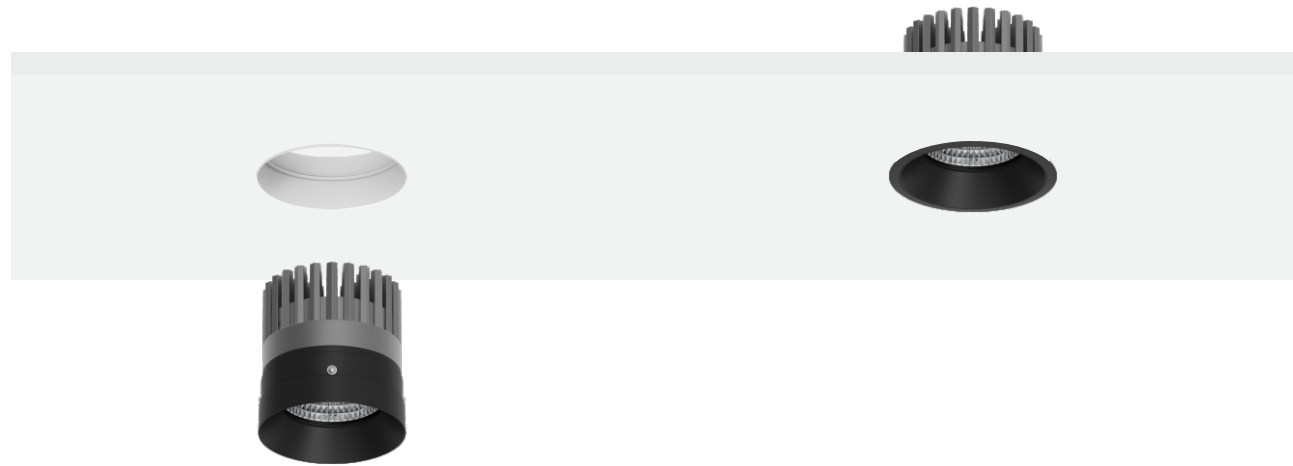

Reflector
Cabin R

TO PROVIDE A **COMFORTABLE**
SPACE FOR YOU WHO HAVE BEEN
BUSY WITH GREEN WORK ALL DAY

CabinR

Cabin R

Fixed Recessed

Body

The Cabin R features a fixed circular design with a visually simple, seamless form that ensures excellent visual comfort. The versatile reflector cup version maintains a uniform appearance across all configurations.

Available in decorative and non-decorative versions with diameters of Ø70 mm, Ø120 mm, and Ø150 mm. The main body is constructed from lightweight die-cast aluminum.

Optic

Reflector.
Beam Angle: 28° / 38° / 55°.

Cabin R Fixed Recessed

Cabin R
Fixed Round Trim Ø70mm

Cabin R
Fixed Round Trimless Ø120mm

Code ordering example: * * . 7 0 0 5 . * * * * * *

	Product code	LED Power	Delivered Lumen	Finish	Cup	Beam Angle (BA°)	CCT Options	Dimming Options
Cabin R Round Fixed	01 Trim	Max.16W	1760lm	W White	W White	28 28°	27 2700K	0 ON/OFF
	30 Trimless			B Black	B Black	38 38°	30 3000K	1 0-10V
					G Gold	55 55°	35 3500K	D DALI
					C Copper		40 4000K	T TRIAC
					S Silver			C CASAMBI

Cabin R

Fixed Recessed

Body

The Cabin R features a fixed circular design with a visually simple, seamless form that ensures excellent visual comfort. The versatile reflector cup version maintains a uniform appearance across all configurations.