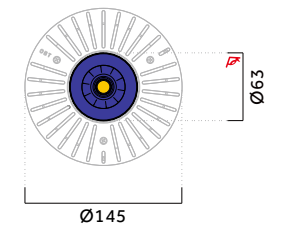

Code ordering example: * * . 7 0 0 5 . * * * * * *

	Product code	LED Power	Delivered Lumen	Finish	Cup	Beam Angle (BA°)	CCT Options	Dimming Options
Cabin R Round Fixed	01 Trim	Max.16W	1760lm	W White	W White	28 28°	27 2700K	0 ON/OFF
	30 Trimless			B Black	B Black	38 38°	30 3000K	1 0-10V
					G Gold	55 55°	35 3500K	D DALI
					C Copper		40 4000K	T TRIAC
					S Silver			C CASAMBI