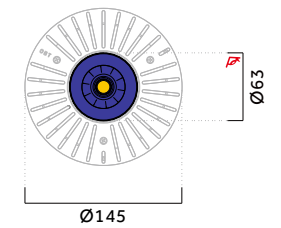

Available in decorative and non-decorative versions with diameters of Ø70 mm, Ø120 mm, and Ø150 mm. The main body is constructed from lightweight die-cast aluminum.

Optic

Reflector.
Beam Angle: 28° / 38° / 55°.

Optional

Trimless

Trimles

Cabin R

Fixed Recessed

Cabin R
Fixed Round Trim Ø70mm

Cabin R
Fixed Round Trimless Ø120mm

Code ordering example: * * . 7 0 7 6 . * * * * * *

	Product code	LED Power	Delivered Lumen	Finish	Cup	Beam Angle (BA°)	CCT Options	Dimming Options
Cabin R Round Fixed	01 Trim	Max.12W	1320lm	W White	W White	28 28°	27 2700K	0 ON/OFF
	30 Trimless			B Black	B Black	38 38°	30 3000K	1 0-10V
					G Gold	55 55°	35 3500K	D DALI
					C Copper		40 4000K	T TRIAC
					S Silver			C CASAMBI