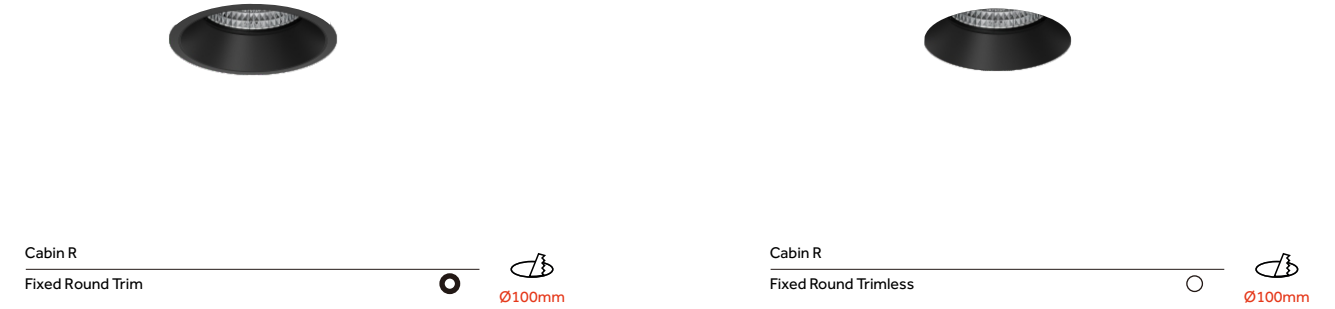

Optional

Cabin R Fixed Recessed