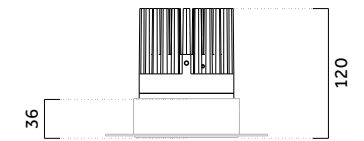

Code ordering example: * * . 1 0 2 0 . * * * * * *

	Product code	LED Power	Delivered Lumen	Finish	Cup	Beam Angle (BA°)	CCT Options	Dimming Options
Cabin R Round Fixed	01 Trim	Max.25W	2750lm	W White	W White	28 28°	27 2700K	0 ON/OFF
	30 Trimless			B Black	B Black	38 38°	30 3000K	1 0-10V
					G Gold	55 55°	35 3500K	D DALI
					C Copper		40 4000K	T TRIAC
					S Silver			C CASAMBI