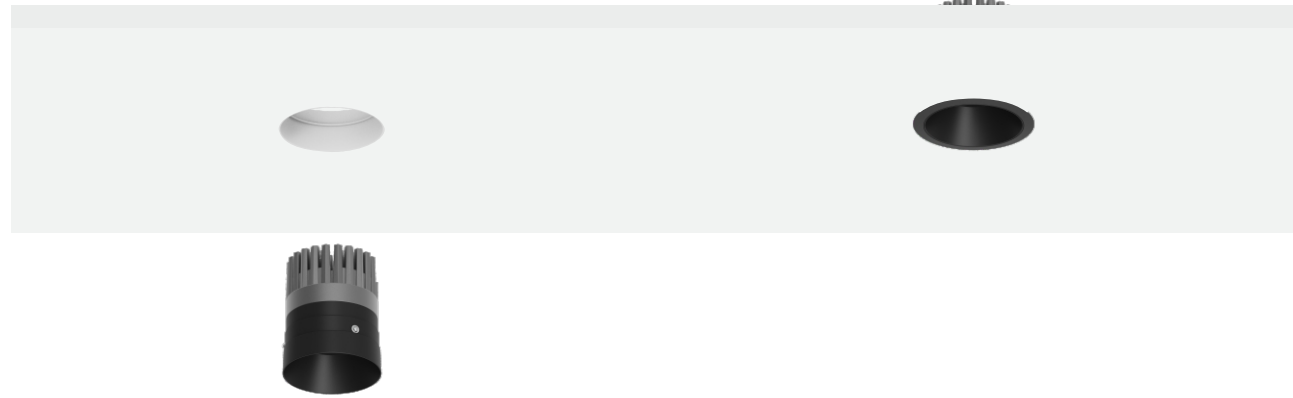

Reflector
Cabin R

TO PROVIDE A **COMFORTABLE**
SPACE FOR YOU WHO HAVE BEEN
BUSY WITH GREEN WORK ALL DAY

CabinR

Cabin R

Fixed Recessed

Body

The Cabin R features a fixed circular design with a visually simple, seamless form that ensures excellent visual comfort. The versatile reflector cup version maintains a uniform appearance across all configurations.

Available in decorative and non-decorative versions with diameters of Ø70 mm, Ø120 mm, and Ø150 mm. The main body is constructed from lightweight die-cast aluminum.

Optic

Reflector.
Beam Angle: 28° / 38° / 55°.

Cabin R

Fixed Recessed

Body

The Cabin R features a fixed circular design with a visually simple, seamless form that ensures excellent visual comfort. The versatile reflector cup version maintains a uniform appearance across all configurations.