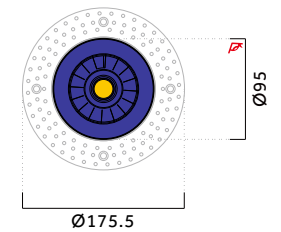

Code ordering example: * * . 1 0 2 0 . * * * * * *

	Product code	LED Power	Delivered Lumen	Finish	Cup	Beam Angle (BA°)	CCT Options	Dimming Options
Cabin R Round Fixed	01 Trim	Max.25W	2750lm	W White	W White	28 28°	27 2700K	0 ON/OFF
	30 Trimless			B Black	B Black	38 38°	30 3000K	1 0-10V
					G Gold	55 55°	35 3500K	D DALI
					C Copper		40 4000K	T TRIAC
					S Silver			C CASAMBI