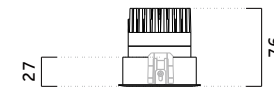

Optional

Trimless

Trimles

Cabin R

Fixed Recessed

Cabin R
Fixed Round Trim Ø70mm

Cabin R
Fixed Round Trimless Ø120mm

Code ordering example: * * . 7 0 7 6 . * * * * * *

	Product code	LED Power	Delivered Lumen	Finish	Cup	Beam Angle (BA°)	CCT Options	Dimming Options
Cabin R Round Fixed	01 Trim	Max.12W	1320lm	W White	W White	28 28°	27 2700K	0 ON/OFF
	30 Trimless			B Black	B Black	38 38°	30 3000K	1 0-10V
					G Gold	55 55°	35 3500K	D DALI
					C Copper		40 4000K	T TRIAC
					S Silver			C CASAMBI