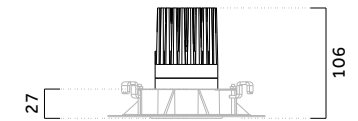

Code ordering example: * * . 7 0 0 5 . * * * * * *

	Product code	LED Power	Delivered Lumen	Finish	Cup	Beam Angle (BA°)	CCT Options	Dimming Options
Cabin R Round Fixed	01 Trim	Max.16W	1760lm	W White	W White	28 28°	27 2700K	0 ON/OFF
	30 Trimless			B Black	B Black	38 38°	30 3000K	1 0-10V
					G Gold	55 55°	35 3500K	D DALI
					C Copper		40 4000K	T TRIAC
					S Silver			C CASAMBI