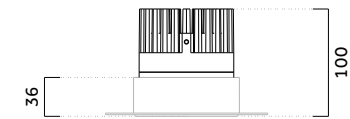

Cabin R Fixed Recessed

Code ordering example: * * . 1 0 0 0 . * * * * * *

	Product code	LED Power	Delivered Lumen	Finish	Cup	Beam Angle (BA°)	CCT Options	Dimming Options
Cabin R Round Fixed	01 Trim	Max.20W	2200lm	W White	W White	28 28°	27 2700K	0 ON/OFF
	30 Trimless			B Black	B Black	38 38°	30 3000K	1 0-10V
					G Gold	55 55°	35 3500K	D DALI
					C Copper		40 4000K	T TRIAC
					S Silver			C CASAMBI