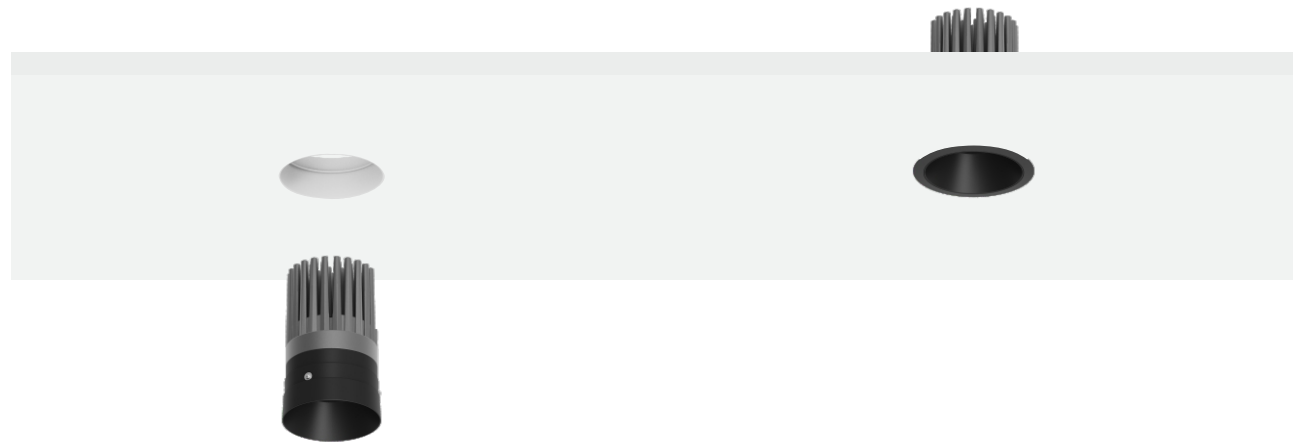

Reflector
Cabin R

TO PROVIDE A **COMFORTABLE**
SPACE FOR YOU WHO HAVE BEEN
BUSY WITH GREEN WORK ALL DAY

CabinR

Cabin R

Fixed Recessed

Body

The Cabin R features a fixed circular design with a visually simple, seamless form that ensures excellent visual comfort. The versatile reflector cup version maintains a uniform appearance across all configurations.

Available in decorative and non-decorative versions with diameters of Ø70 mm, Ø120 mm, and Ø150 mm. The main body is constructed from lightweight die-cast aluminum.

Optic

Reflector.
Beam Angle: 28° / 38° / 55°.

	Product code	LED Power	Delivered Lumen	Finish	Cup	Beam Angle (BA°)	CCT Options	Dimming Options
Cabin R Round Fixed	01 Trim	Max.12W	1320lm	W White	W White	28 28°	27 2700K	0 ON/OFF
	30 Trimless			B Black	B Black	38 38°	30 3000K	1 0-10V
					G Gold	55 55°	35 3500K	D DALI
					C Copper		40 4000K	T TRIAC
					S Silver			C CASAMBI

Cabin R

Fixed Recessed

Body

The Cabin R features a fixed circular design with a visually simple, seamless form that ensures excellent visual comfort. The versatile reflector cup version maintains a uniform appearance across all configurations.