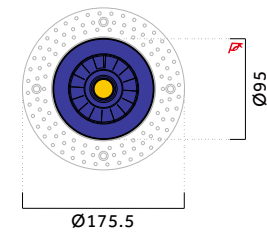

Cabin R Fixed Recessed

Code ordering example: * * . 1 0 0 0 . * * * * * *

	Product code	LED Power	Delivered Lumen	Finish	Cup	Beam Angle (BA°)	CCT Options	Dimming Options
Cabin R Round Fixed	01 Trim	Max.20W	2200lm	W White	W White	28 28°	27 2700K	0 ON/OFF
	30 Trimless			B Black	B Black	38 38°	30 3000K	1 0-10V
					G Gold	55 55°	35 3500K	D DALI
					C Copper		40 4000K	T TRIAC
					S Silver			C CASAMBI