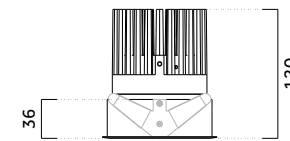

Code ordering example: * * . 1 0 2 0 . * * * * * *

	Product code	LED Power	Delivered Lumen	Finish	Cup	Beam Angle (BA°)	CCT Options	Dimming Options
Cabin R Round Fixed	01 Trim	Max.25W	2750lm	W White	W White	28 28°	27 2700K	0 ON/OFF
	30 Trimless			B Black	B Black	38 38°	30 3000K	1 0-10V
					G Gold	55 55°	35 3500K	D DALI
					C Copper		40 4000K	T TRIAC
					S Silver			C CASAMBI