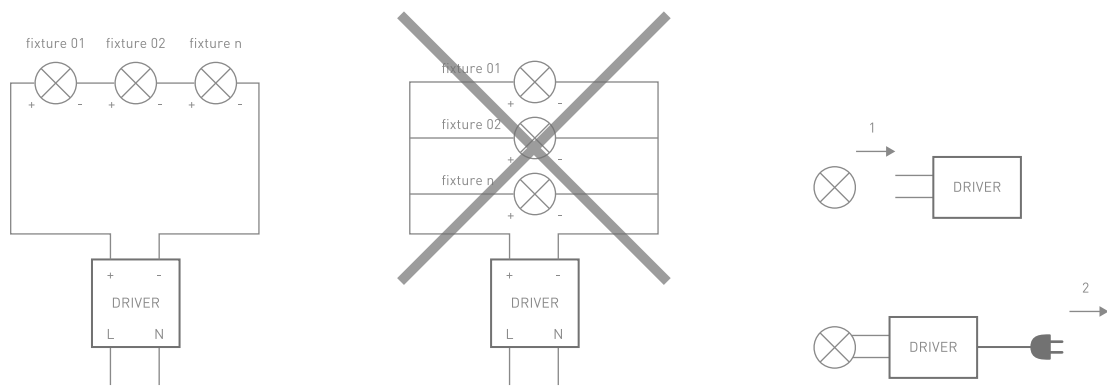

Cabin R Fixed Recessed

Cabin R
Fixed Round Trim Ø100mm

Cabin R
Fixed Round Trimless Ø100mm

Code ordering example: * * . 1 0 2 0 . * * * * * *

	Product code	LED Power	Delivered Lumen	Finish	Cup	Beam Angle (BA°)	CCT Options	Dimming Options
Cabin R Round Fixed	01 Trim	Max.25W	2750lm	W White	W White	28 28°	27 2700K	0 ON/OFF
	30 Trimless			B Black	B Black	38 38°	30 3000K	1 0-10V
					G Gold	55 55°	35 3500K	D DALI
					C Copper		40 4000K	T TRIAC
					S Silver			C CASAMBI

Installation Schemes

Connection Tips

SEVERAL FIXTURES CONNECTION TO A SINGLE CONSTANT CURRENT DRIVER

Trimless Mounting

Publication date: December 2025

©Copyright OBT Lighting

Thanks to all contributors for the realization of this catalogue.