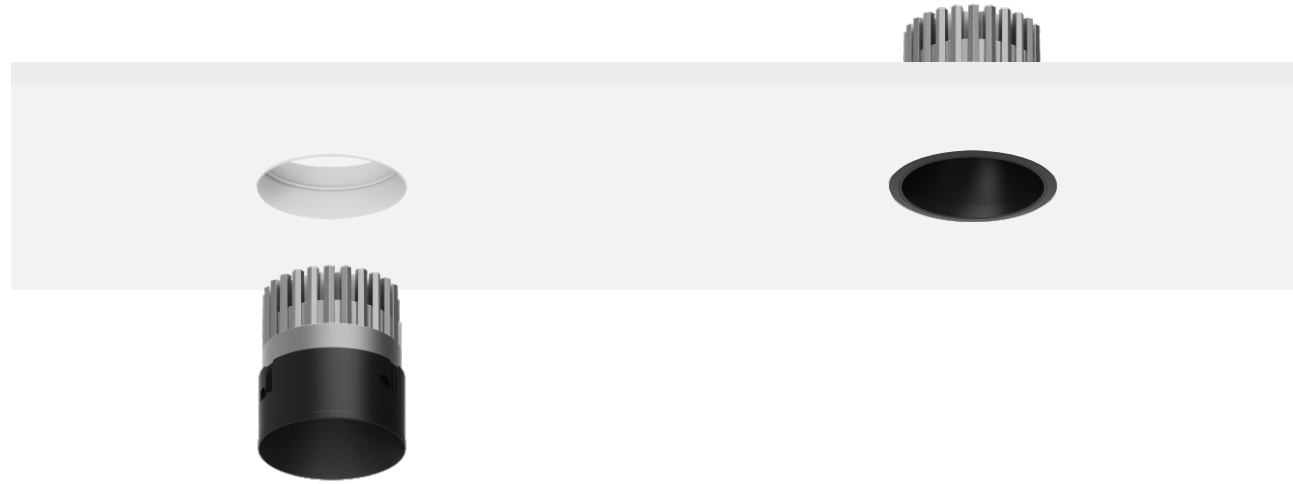

Cabin D

Light Up Life

Cabini D

Cabin D

Fixed Recessed

Body

The Cabin D downlight series comprises recessed fixtures characterized by essential forms, extensive range depth, excellent performance, and high efficiency. This comprehensive product line is particularly suited for commercial and retail environments where reliability, efficiency, and light quality are paramount.

Cabin D

Fixed Recessed

Code ordering example: * * . 7 0 0 6 . * * * * * *

	Product code	LED Power	Delivered Lumen	Finish	Cup	Beam Angle (BA°)	CCT Options	Dimming Options
Cabin D Round Fixed	01 Trim	Max.16W	1600lm	W White	W White	15 15°	27 2700K	0 ON/OFF
	30 Trimless			B Black	B Black	24 24°	30 3000K	1 0-10V
					G Gold	36 36°	35 3500K	D DALI
					C Copper	50 50°	40 4000K	T TRIAC
					S Silver		TW 2700K-6500K	C CASAMBI

Cabin D

Fixed Recessed

Body

The Cabin D downlight series comprises recessed fixtures characterized by essential forms, extensive range depth, excellent performance, and high efficiency. This comprehensive product line is particularly suited for commercial and retail environments where reliability, efficiency, and light quality are paramount.

The trim version features a visible stop ring with black or white finish options (depending on size). The ultra-thin ring is integrated into the fixture for seamless architectural integration.

Optic

Lens.
Beam Angle: 15° / 24° / 36° / 50°.