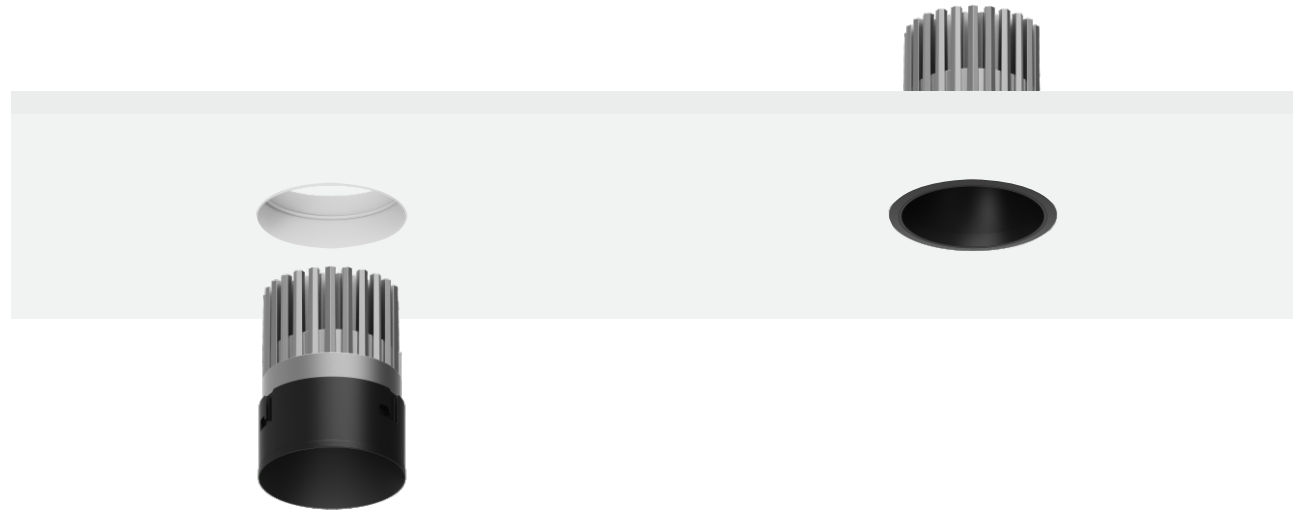

Cabin D

Light Up Life

Cabini D

Cabin D

Fixed Recessed

Body

The Cabin D downlight series comprises recessed fixtures characterized by essential forms, extensive range depth, excellent performance, and high efficiency. This comprehensive product line is particularly suited for commercial and retail environments where reliability, efficiency, and light quality are paramount.

Cabin D

Fixed Recessed

Body

The Cabin D downlight series comprises recessed fixtures characterized by essential forms, extensive range depth, excellent performance, and high efficiency. This comprehensive product line is particularly suited for commercial and retail environments where reliability, efficiency, and light quality are paramount.

The trim version features a visible stop ring with black or white finish options (depending on size). The ultra-thin ring is integrated into the fixture for seamless architectural integration.

Optic

Lens.
Beam Angle: 15° / 24° / 36° / 50°.