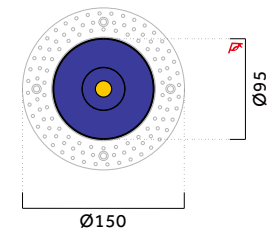

Cabin D

Fixed Recessed

Code ordering example: * * . 1 0 2 8 . * * * * * *

	Product code	LED Power	Delivered Lumen	Finish	Cup	Beam Angle (BA°)	CCT Options	Dimming Options
Cabin D Round Fixed	01 Trim	Max.30W	3000lm	W White	W White	15 15°	27 2700K	0 ON/OFF
	30 Trimless			B Black	B Black	24 24°	30 3000K	1 0-10V
					G Gold	36 36°	35 3500K	D DALI
					C Copper	50 50°	40 4000K	T TRIAC
					S Silver		TW 2700K-6500K	C CASAMBI