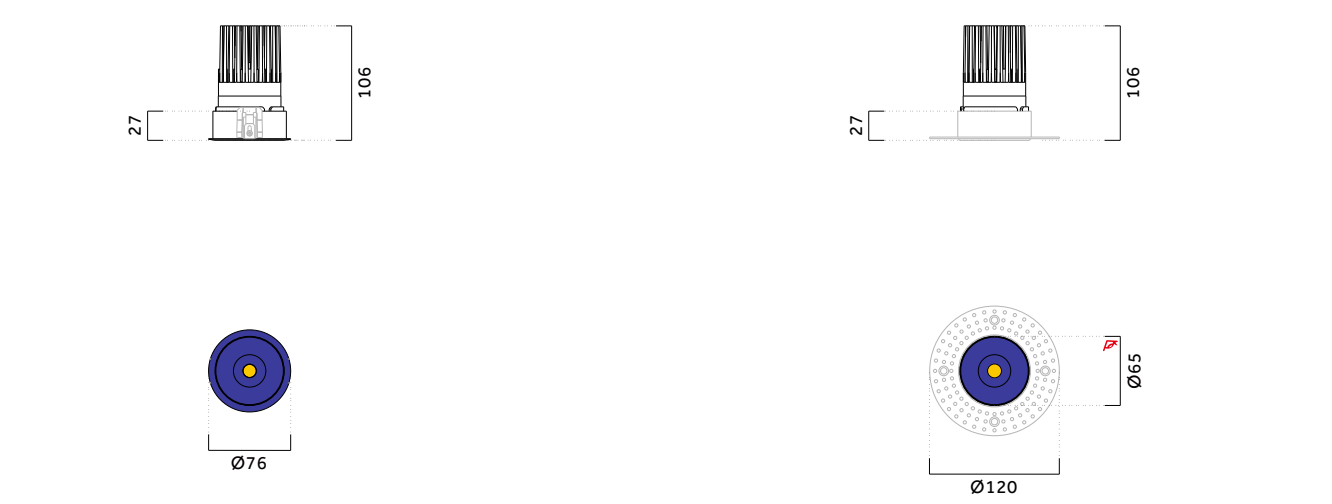

The trim version features a visible stop ring with black or white finish options (depending on size). The ultra-thin ring is integrated into the fixture for seamless architectural integration.

Optic

Lens.
Beam Angle: 15° / 24° / 36° / 50°.

Cabin D

Fixed Recessed

Code ordering example: * * . 7 0 0 6 . * * * * * *

	Product code	LED Power	Delivered Lumen	Finish	Cup	Beam Angle (BA°)	CCT Options	Dimming Options
Cabin D Round Fixed	01 Trim	Max.16W	1600lm	W White	W White	15 15°	27 2700K	0 ON/OFF
	30 Trimless			B Black	B Black	24 24°	30 3000K	1 0-10V
					G Gold	36 36°	35 3500K	D DALI
					C Copper	50 50°	40 4000K	T TRIAC
					S Silver		TW 2700K-6500K	C CASAMBI