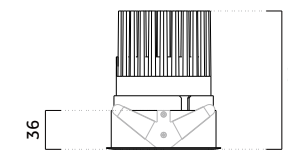

Optional

Cabin D

Fixed Recessed

Code ordering example: * * . 1 0 2 8 . * * * * * *

	Product code	LED Power	Delivered Lumen	Finish	Cup	Beam Angle (BA°)	CCT Options	Dimming Options
Cabin D Round Fixed	01 Trim	Max.30W	3000lm	W White	W White	15 15°	27 2700K	0 ON/OFF
	30 Trimless			B Black	B Black	24 24°	30 3000K	1 0-10V
					G Gold	36 36°	35 3500K	D DALI
					C Copper	50 50°	40 4000K	T TRIAC
					S Silver		TW 2700K-6500K	C CASAMBI