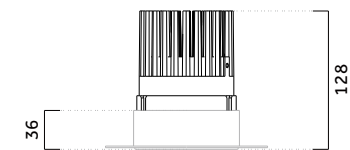

Optional

Cabin D

Fixed Recessed

Code ordering example: * * . 1 0 2 8 . * * * * * *

	Product code	LED Power	Delivered Lumen	Finish	Cup	Beam Angle (BA°)	CCT Options	Dimming Options
Cabin D Round Fixed	01 Trim	Max.30W	3000lm	W White	W White	15 15°	27 2700K	0 ON/OFF
	30 Trimless			B Black	B Black	24 24°	30 3000K	1 0-10V
					G Gold	36 36°	35 3500K	D DALI
					C Copper	50 50°	40 4000K	T TRIAC
					S Silver		TW 2700K-6500K	C CASAMBI