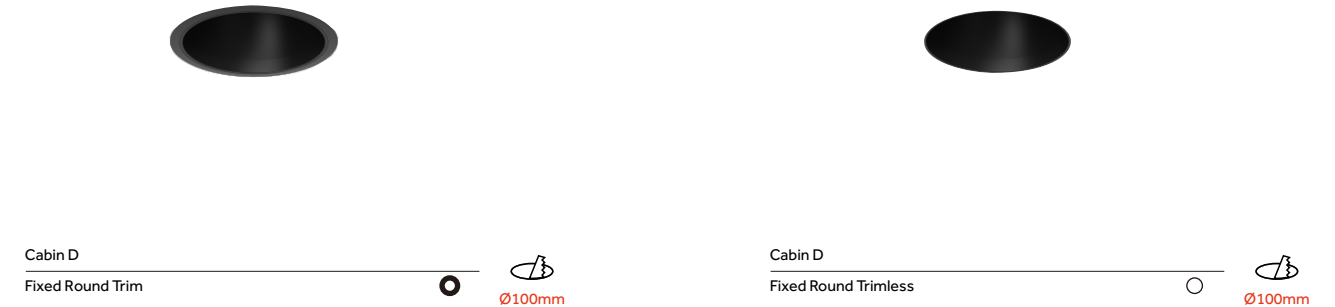

Optional

Cabin D

Fixed Recessed

Code ordering example: * * . 1 0 0 8 . * * * * * *

	Product code	LED Power	Delivered Lumen	Finish	Cup	Beam Angle (BA°)	CCT Options	Dimming Options
Cabin D Round Fixed	01 Trim	Max.20W	2000lm	W White	W White	15 15°	27 2700K	0 ON/OFF
	30 Trimless			B Black	B Black	24 24°	30 3000K	1 0-10V
					G Gold	36 36°	35 3500K	D DALI
					C Copper	50 50°	40 4000K	T TRIAC
					S Silver		TW 2700K-6500K	C CASAMBI