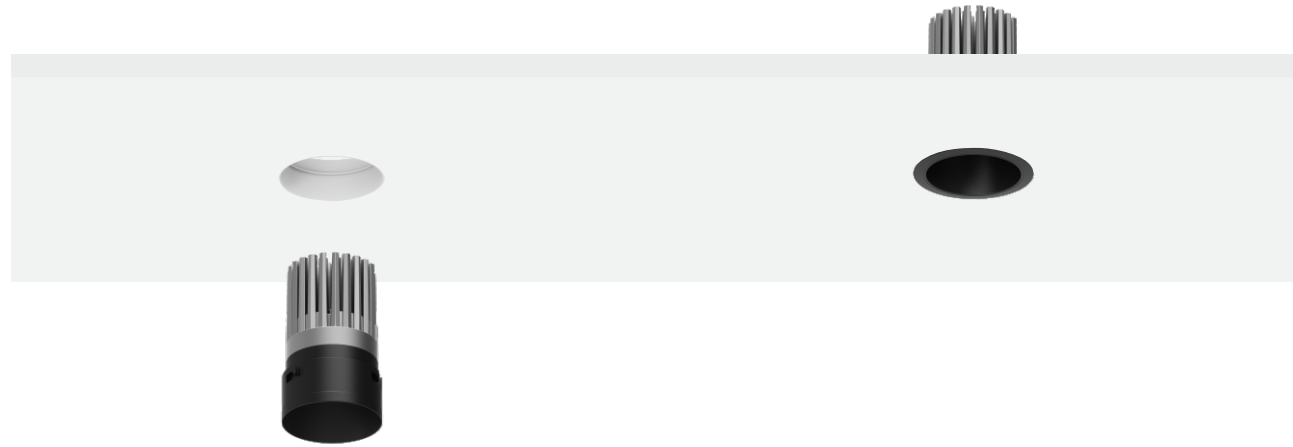

Cabin D

Light Up Life

Cabini D

Cabin D

Fixed Recessed

Body

The Cabin D downlight series comprises recessed fixtures characterized by essential forms, extensive range depth, excellent performance, and high efficiency. This comprehensive product line is particularly suited for commercial and retail environments where reliability, efficiency, and light quality are paramount.

The trim version features a visible stop ring with black or white finish options (depending on size). The ultra-thin ring is integrated into the fixture for seamless architectural integration.

Optic

Lens.
Beam Angle: 15° / 24° / 36° / 50°.

Cabin D

Fixed Recessed

Body

The Cabin D downlight series comprises recessed fixtures characterized by essential forms, extensive range depth, excellent performance, and high efficiency. This comprehensive product line is particularly suited for commercial and retail environments where reliability, efficiency, and light quality are paramount.