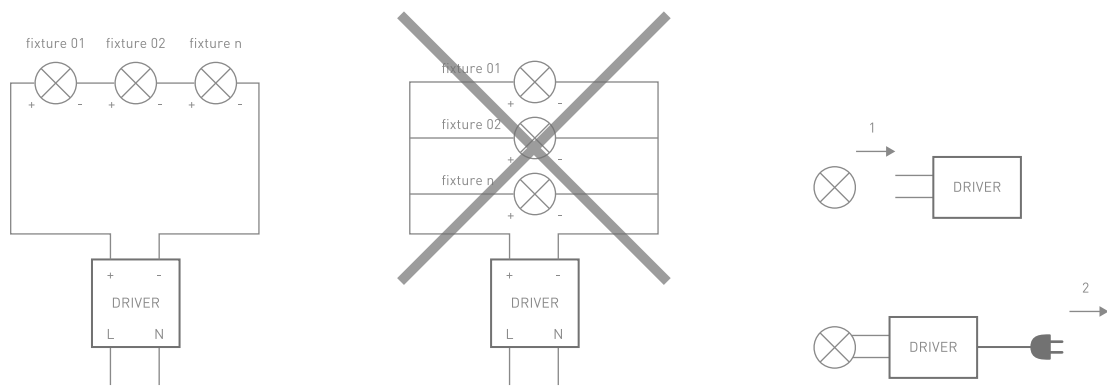

Optional

Cabin D

Fixed Recessed

Code ordering example: * * . 1 0 2 8 . * * * * * *

	Product code	LED Power	Delivered Lumen	Finish	Cup	Beam Angle (BA°)	CCT Options	Dimming Options
Cabin D Round Fixed	01 Trim	Max.30W	3000lm	W White	W White	15 15°	27 2700K	0 ON/OFF
	30 Trimless			B Black	B Black	24 24°	30 3000K	1 0-10V
					G Gold	36 36°	35 3500K	D DALI
					C Copper	50 50°	40 4000K	T TRIAC
					S Silver		TW 2700K-6500K	C CASAMBI

Installation Schemes

Connection Tips

SEVERAL FIXTURES CONNECTION TO A SINGLE CONSTANT CURRENT DRIVER

Trimless Mounting

Publication date: December 2025

©Copyright OBT Lighting

Thanks to all contributors for the realization of this catalogue.