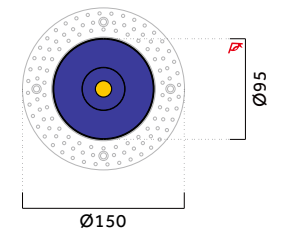

Optional

Cabin D

Fixed Recessed

Code ordering example: * * . 1 0 0 8 . * * * * * *

	Product code	LED Power	Delivered Lumen	Finish	Cup	Beam Angle (BA°)	CCT Options	Dimming Options
Cabin D Round Fixed	01 Trim	Max.20W	2000lm	W White	W White	15 15°	27 2700K	0 ON/OFF
	30 Trimless			B Black	B Black	24 24°	30 3000K	1 0-10V
					G Gold	36 36°	35 3500K	D DALI
					C Copper	50 50°	40 4000K	T TRIAC
					S Silver		TW 2700K-6500K	C CASAMBI