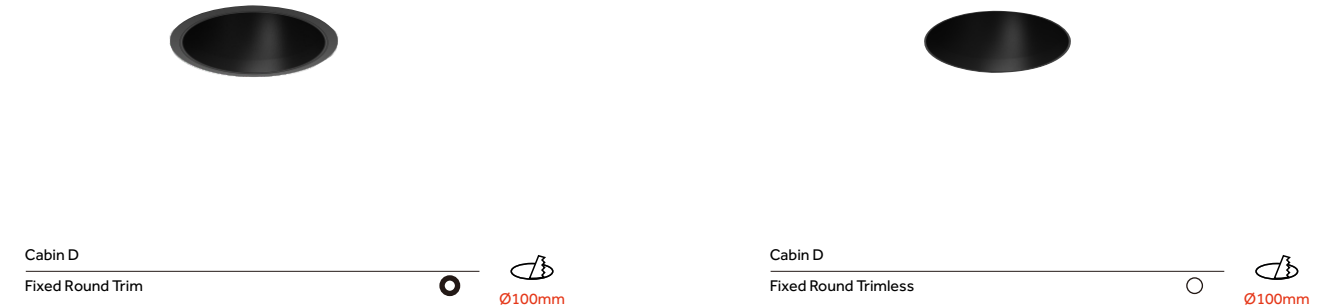

Code ordering example: * * . 1 0 2 8 . * * * * * *

	Product code	LED Power	Delivered Lumen	Finish	Cup	Beam Angle (BA°)	CCT Options	Dimming Options
Cabin D Round Fixed	01 Trim	Max.30W	3000lm	W White	W White	15 15°	27 2700K	0 ON/OFF
	30 Trimless			B Black	B Black	24 24°	30 3000K	1 0-10V
					G Gold	36 36°	35 3500K	D DALI
					C Copper	50 50°	40 4000K	T TRIAC
					S Silver		TW 2700K-6500K	C CASAMBI