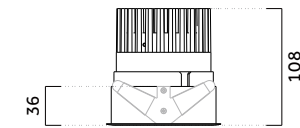

Optional

Cabin D

Fixed Recessed

Code ordering example: * * . 1 0 0 8 . * * * * * *

	Product code	LED Power	Delivered Lumen	Finish	Cup	Beam Angle (BA°)	CCT Options	Dimming Options
Cabin D Round Fixed	01 Trim	Max.20W	2000lm	W White	W White	15 15°	27 2700K	0 ON/OFF
	30 Trimless			B Black	B Black	24 24°	30 3000K	1 0-10V
					G Gold	36 36°	35 3500K	D DALI
					C Copper	50 50°	40 4000K	T TRIAC
					S Silver		TW 2700K-6500K	C CASAMBI