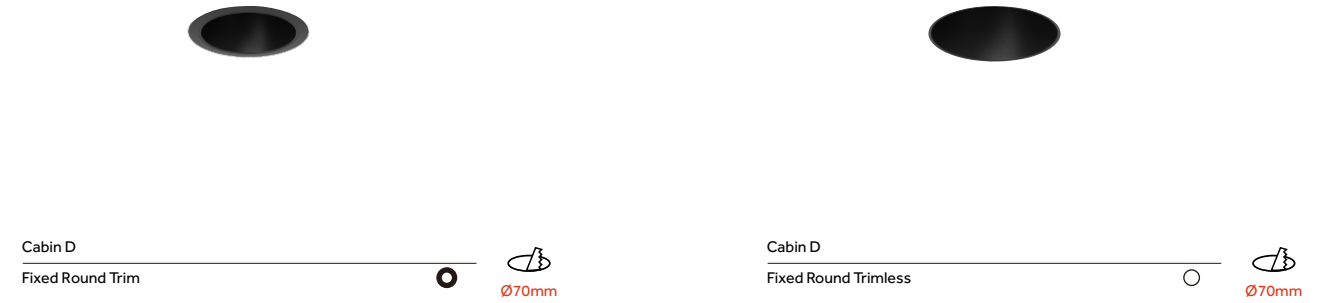

Cabin D

Fixed Recessed

Code ordering example: * * . 7 0 0 6 . * * * * * *

	Product code	LED Power	Delivered Lumen	Finish	Cup	Beam Angle (BA°)	CCT Options	Dimming Options
Cabin D Round Fixed	01 Trim	Max.16W	1600lm	W White	W White	15 15°	27 2700K	0 ON/OFF
	30 Trimless			B Black	B Black	24 24°	30 3000K	1 0-10V
					G Gold	36 36°	35 3500K	D DALI
					C Copper	50 50°	40 4000K	T TRIAC
					S Silver		TW 2700K-6500K	C CASAMBI