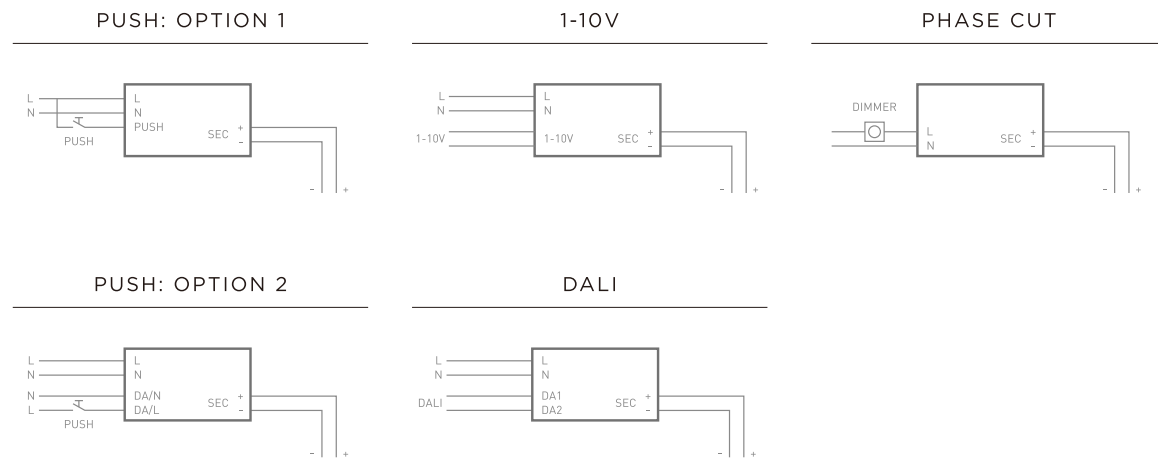

The trim version features a visible stop ring with black or white finish options (depending on size). The ultra-thin ring is integrated into the fixture for seamless architectural integration.

Optic

Lens.
Beam Angle: 15° / 24° / 36° / 50°.

Optional

Cabin D

Fixed Recessed

Code ordering example: * * . 1 0 2 8 . * * * * * *

	Product code	LED Power	Delivered Lumen	Finish	Cup	Beam Angle (BA°)	CCT Options	Dimming Options
Cabin D Round Fixed	01 Trim	Max.30W	3000lm	W White	W White	15 15°	27 2700K	0 ON/OFF
	30 Trimless			B Black	B Black	24 24°	30 3000K	1 0-10V
					G Gold	36 36°	35 3500K	D DALI
					C Copper	50 50°	40 4000K	T TRIAC
					S Silver		TW 2700K-6500K	C CASAMBI

Installation Schemes

Connection Tips

SEVERAL FIXTURES CONNECTION TO A SINGLE CONSTANT CURRENT DRIVER

Trimless Mounting

Publication date: December 2025

©Copyright OBT Lighting

Thanks to all contributors for the realization of this catalogue.