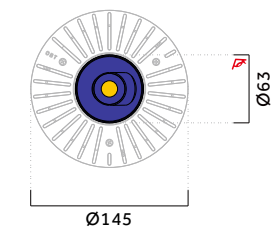

Luminaire body inclusive of snoot in cast aluminum.

Easy relamping via removable front ring with snap-in catch mechanism.

Available in two sizes with cut diameters of 70mm and 120mm.

Tiltable in directions up to 35°.

Cabin S

Adjustable Recessed

Cabin S Adjustable Round Trim Ø70mm

Cabin S Adjustable Round Trimless Ø120mm

Code ordering example: * * . 7 0 9 5 . * * * * * *

	Product code	LED Power	Delivered Lumen	Finish	Cup	Beam Angle (BA°)	CCT Options	Dimming Options
Cabin Round Adjustable	02 Trim	Max.12W	1020lm	W White	W White	13 13°	27 2700K	0 ON/OFF
	11 Trimless			B Black	B Black	24 24°	30 3000K	1 0-10V
					G Gold	38 38°	35 3500K	D DALI
					C Copper	50 50°	40 4000K	T TRIAC
					S Silver			C CASAMBI

Easy relamping via removable front ring with snap-in catch mechanism.

Available in two sizes with cut diameters of 70mm and 120mm.

Tiltable in directions up to 35°.

Optic

Lens.
Beam Angle: 13° / 24° / 38° / 50°.