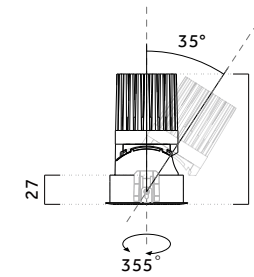

Cabin S
Adjustable Round Trim Ø70mm