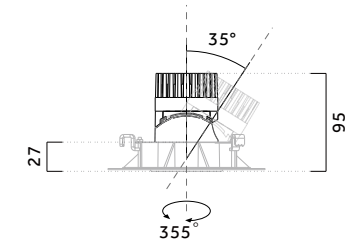

Code ordering example: * * . 7 0 9 5 . * * * * * *

	Product code	LED Power	Delivered Lumen	Finish	Cup	Beam Angle (BA°)	CCT Options	Dimming Options
Cabin Round Adjustable	02 Trim	Max.12W	1020lm	W White	W White	13 13°	27 2700K	0 ON/OFF
	11 Trimless			B Black	B Black	24 24°	30 3000K	1 0-10V
					G Gold	38 38°	35 3500K	D DALI
					C Copper	50 50°	40 4000K	T TRIAC
					S Silver			C CASAMBI