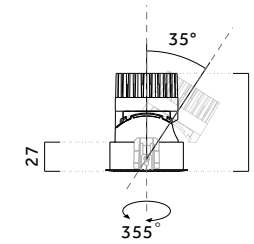

Code ordering example: * * . 7 0 9 5 . * * * * * *

	Product code	LED Power	Delivered Lumen	Finish	Cup	Beam Angle (BA°)	CCT Options	Dimming Options
Cabin Round Adjustable	02 Trim	Max.12W	1020lm	W White	W White	13 13°	27 2700K	0 ON/OFF
	11 Trimless			B Black	B Black	24 24°	30 3000K	1 0-10V
					G Gold	38 38°	35 3500K	D DALI
					C Copper	50 50°	40 4000K	T TRIAC
					S Silver			C CASAMBI