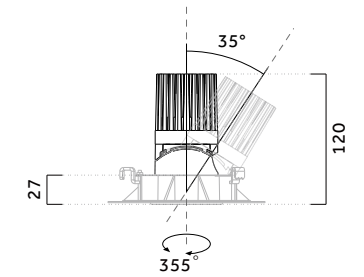

Cabin S

Adjustable Recessed

Cabin S
Adjustable Round Trim Ø70mm

Cabin S
Adjustable Round Trimless Ø120mm

Code ordering example: * * . 7 0 2 0 . * * * * * *

	Product code	LED Power	Delivered Lumen	Finish	Cup	Beam Angle (BA°)	CCT Options	Dimming Options
Cabin Round Adjustable	02 Trim	Max.15W	1275lm	W White	W White	13 13°	27 2700K	0 ON/OFF
	11 Trimless			B Black	B Black	24 24°	30 3000K	1 0-10V
					G Gold	38 38°	35 3500K	D DALI
					C Copper	50 50°	40 4000K	T TRIAC
					S Silver			C CASAMBI

Easy relamping via removable front ring with snap-in catch mechanism.

Available in two sizes with cut diameters of 70mm and 120mm.

Tiltable in directions up to 35°.

Optic

Lens.
Beam Angle: 13° / 24° / 36° / 50°.