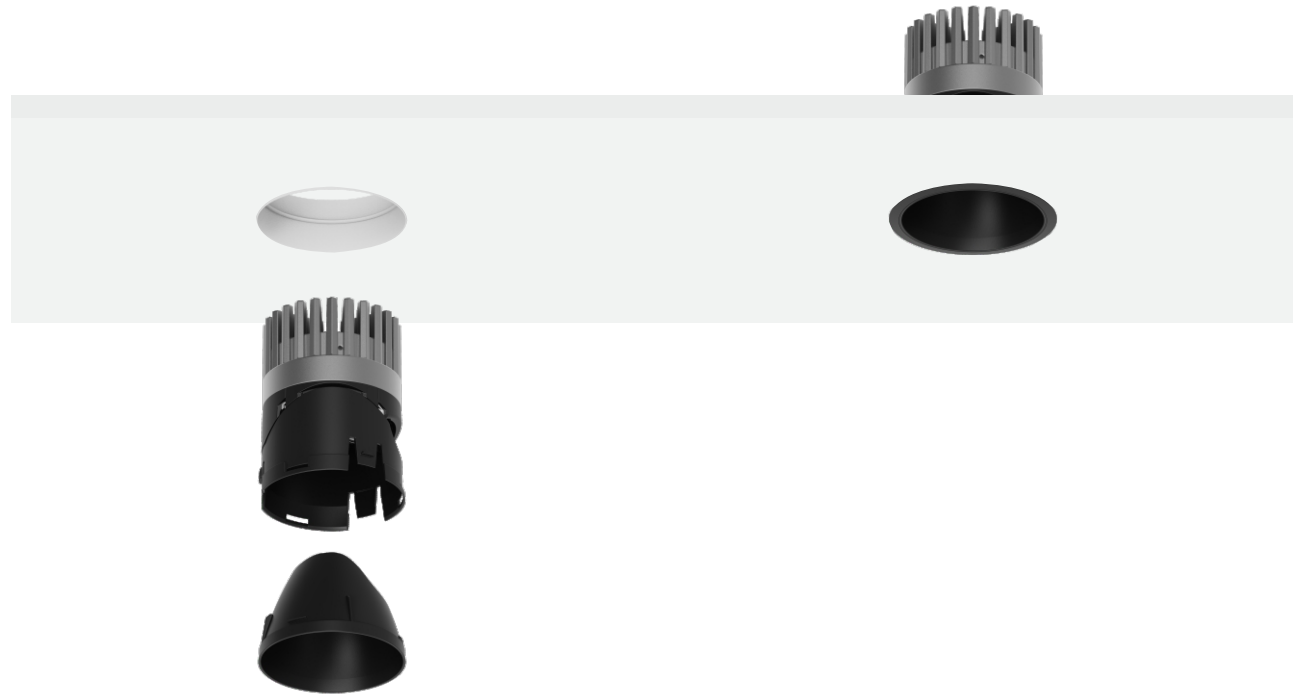

Luminaire body inclusive of snoot in cast aluminum.

Easy relamping via removable front ring with snap-in catch mechanism.

Available in two sizes with cut diameters of 70mm and 120mm.

Tiltable in directions up to 35°.

Cabin S

Adjustable Recessed

Cabin S
Adjustable Round Trim Ø70mm

Cabin S
Adjustable Round Trimless Ø120mm

Code ordering example: * * . 7 0 2 0 . * * * * * *

	Product code	LED Power	Delivered Lumen	Finish	Cup	Beam Angle (BA°)	CCT Options	Dimming Options
Cabin Round Adjustable	02 Trim	Max.15W	1275lm	W White	W White	13 13°	27 2700K	0 ON/OFF
	11 Trimless			B Black	B Black	24 24°	30 3000K	1 0-10V
					G Gold	38 38°	35 3500K	D DALI
					C Copper	50 50°	40 4000K	T TRIAC
					S Silver			C CASAMBI

Cabin S

Adjustable Recessed

Body

Round cast aluminum mounting trim with spring-loaded clips for trim installation, or brackets for trimless installation. Suitable for ceiling thicknesses of 1–24 mm.

Luminaire body inclusive of snoot in cast aluminum.

Easy relamping via removable front ring with snap-in catch mechanism.

Available in two sizes with cut diameters of 70mm and 120mm.

Tiltable in directions up to 35°.

Optic

Lens.
Beam Angle: 13° / 24° / 36° / 50°.