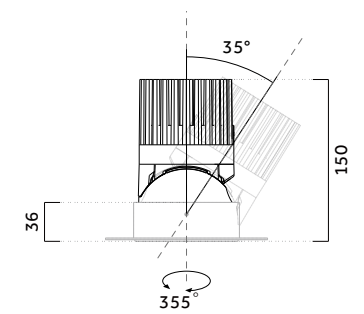

Luminaire body inclusive of snoot in cast aluminum.

Easy relamping via removable front ring with snap-in catch mechanism.

Available in two sizes with cut diameters of 70mm and 120mm.

Tiltable in directions up to 35°.

Easy relamping via removable front ring with snap-in catch mechanism.

Available in two sizes with cut diameters of 70mm and 120mm.

Tiltable in directions up to 35°.

Optic

Lens.
Beam Angle: 13° / 24° / 36° / 50°.

Optional

- Trimless
- Trimles
- Matte White
- Matte Black
- Matte Gold
- Matte Copper
- Matte Silver

Cabin S

Adjustable Recessed

Cabin S Adjustable Round Trim Ø100mm

Cabin S Adjustable Round Trimless Ø100mm