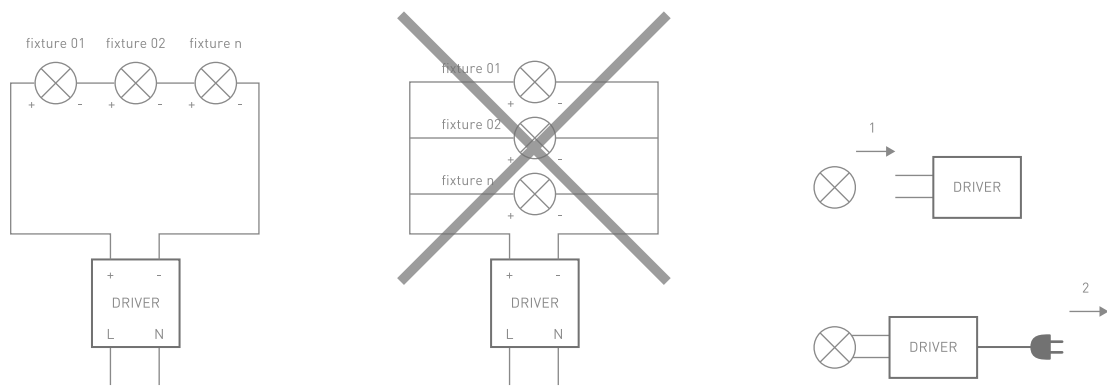

Code ordering example: * * . 1 0 5 0 . * * * * * *

	Product code	LED Power	Delivered Lumen	Finish	Cup	Beam Angle (BA°)	CCT Options	Dimming Options
Cabin S Round Adjustable	02 Trim	Max.30W	2550lm	W White	W White	15 15°	27 2700K	0 ON/OFF
	11 Trimless			B Black	B Black	24 24°	30 3000K	1 0-10V
					G Gold	36 36°	35 3500K	D DALI
					C Copper	50 50°	40 4000K	T TRIAC
					S Silver			C CASAMBI

Installation Schemes

Connection Tips

SEVERAL FIXTURES CONNECTION TO A SINGLE CONSTANT CURRENT DRIVER

Trimless Mounting

Publication date: December 2025

©Copyright OBT Lighting

Thanks to all contributors for the realization of this catalogue.