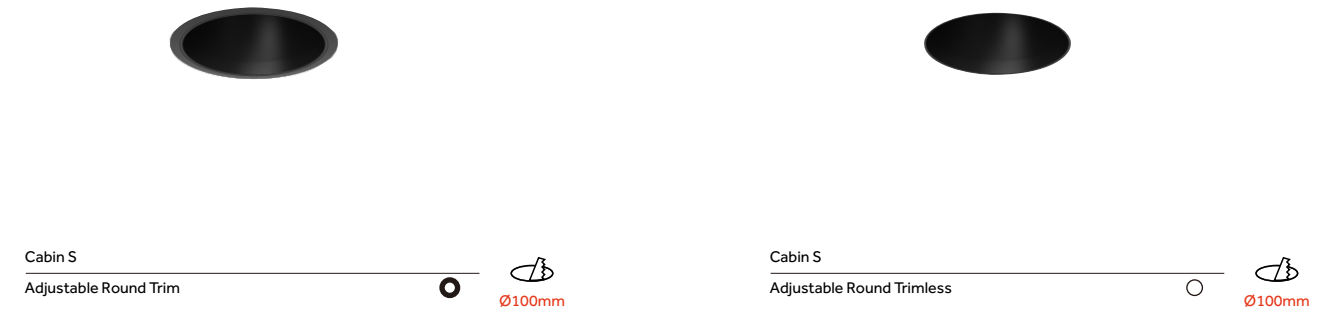

Cabin S

Adjustable Recessed

Code ordering example: * * . 1 0 3 0 . * * * * * *

	Product code	LED Power	Delivered Lumen	Finish	Cup	Beam Angle (BA°)	CCT Options	Dimming Options
Cabin S Round Adjustable	02 Trim	Max.20W	1700lm	W White	W White	15 15°	27 2700K	0 ON/OFF
	11 Trimless			B Black	B Black	24 24°	30 3000K	1 0-10V
					G Gold	36 36°	35 3500K	D DALI
					C Copper	50 50°	40 4000K	T TRIAC
					S Silver			C CASAMBI