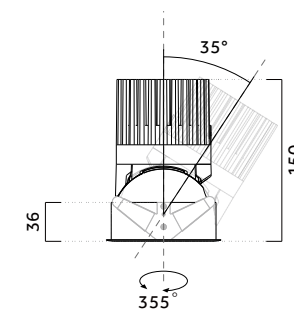

Cabin S Adjustable Round Trim Ø100mm

Code ordering example: * * . 1 0 5 0 . * * * * * *

	Product code	LED Power	Delivered Lumen	Finish	Cup	Beam Angle (BA°)	CCT Options	Dimming Options
Cabin S Round Adjustable	02 Trim	Max.30W	2550lm	W White	W White	15 15°	27 2700K	0 ON/OFF
	11 Trimless			B Black	B Black	24 24°	30 3000K	1 0-10V
					G Gold	36 36°	35 3500K	D DALI
					C Copper	50 50°	40 4000K	T TRIAC
					S Silver			C CASAMBI