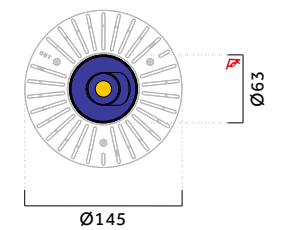

Cabin S

Adjustable Recessed

Cabin S
Adjustable Round Trim Ø70mm

Cabin S
Adjustable Round Trimless Ø120mm

Code ordering example: * * . 7 0 2 0 . * * * * * *

	Product code	LED Power	Delivered Lumen	Finish	Cup	Beam Angle (BA°)	CCT Options	Dimming Options
Cabin Round Adjustable	02 Trim	Max.15W	1275lm	W White	W White	13 13°	27 2700K	0 ON/OFF
	11 Trimless			B Black	B Black	24 24°	30 3000K	1 0-10V
					G Gold	38 38°	35 3500K	D DALI
					C Copper	50 50°	40 4000K	T TRIAC
					S Silver			C CASAMBI

Easy relamping via removable front ring with snap-in catch mechanism.

Available in two sizes with cut diameters of 70mm and 120mm.

Tiltable in directions up to 35°.

Optic

Lens.
Beam Angle: 13° / 24° / 36° / 50°.