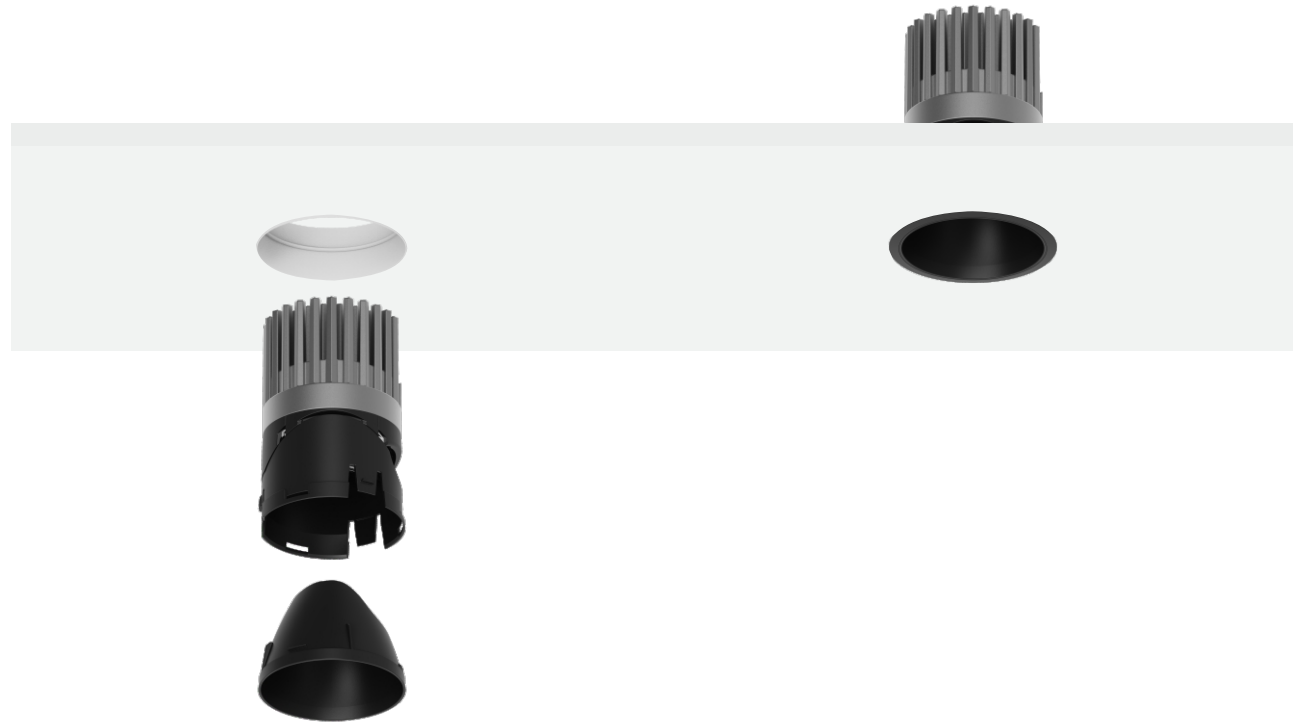

OBT
DESIGN

THE NATURAL EVOLUTION FROM THE LIGHT
SHADOW DOTS. THEY OFFER EXTREMELY
HIGH EFFECTIVENESS DESPITE THEIR SMALL
SIZE AND COMPACT BODY.

OBT
DESIGN

2019-01-20

Cabin S

Adjustable Recessed

Body

Round cast aluminum mounting trim with spring-loaded clips for trim installation, or brackets for trimless installation. Suitable for ceiling thicknesses of 1–24 mm.

Luminaire body inclusive of snoot in cast aluminum.

Easy relamping via removable front ring with snap-in catch mechanism.

Available in two sizes with cut diameters of 70mm and 120mm.

Tiltable in directions up to 35°.

Cabin S

Adjustable Recessed

Body

Round cast aluminum mounting trim with spring-loaded clips for trim installation, or brackets for trimless installation. Suitable for ceiling thicknesses of 1–24 mm.

Luminaire body inclusive of snoot in cast aluminum.

Easy relamping via removable front ring with snap-in catch mechanism.

Available in two sizes with cut diameters of 70mm and 120mm.

Tiltable in directions up to 35°.

Optic

Lens.
Beam Angle: 13° / 24° / 36° / 50°.