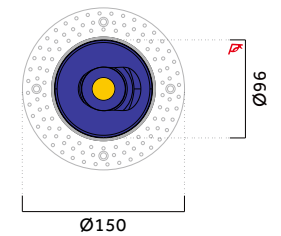

Luminaire body inclusive of snoot in cast aluminum.

Easy relamping via removable front ring with snap-in catch mechanism.

Available in two sizes with cut diameters of 70mm and 120mm.

Tiltable in directions up to 35°.

Easy relamping via removable front ring with snap-in catch mechanism.

Available in two sizes with cut diameters of 70mm and 120mm.

Tiltable in directions up to 35°.

Optic

Lens.
Beam Angle: 13° / 24° / 36° / 50°.

Optional

- Trimless
- Trimles
- Matte White
- Matte Black
- Matte Gold
- Matte Copper
- Matte Silver

Cabin S

Adjustable Recessed

Cabin S Adjustable Round Trim Ø100mm

Cabin S Adjustable Round Trimless Ø100mm