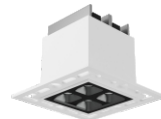

Linear Multi-Cell Light Output
Developed from recessed installation, it features a minimalist modular design for precise zoning and accent lighting.

Kingdom

Fixed Recessed

Body

Mounting Trim Rectangular cast aluminum mounting trim featuring spring-loaded clips for trim installation on ceiling thicknesses of 2–25mm, or optional brackets for trimless installation within the same thickness range.