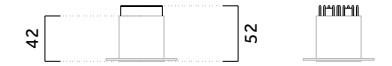

Kingdom

Fixed Recessed

Kingdom
Fixed Square Trim  **L47*W39mm**

Kingdom
Fixed Square Trimless  **L45*W45mm**

Code ordering example: . 4 7 5 2 .

	Product code	LED Power	Delivered Lumen	Finish	Cup	Beam Angle (BA°)	CCT Options	Dimming Options
Kingdom Fixed	01 Trim	Max.8W	800lm	W White	W White	24 24°	27 2700K	0 ON/OFF
	30 Trimless			B Black	B Black	36 36°	30 3000K	1 0-10V
							35 3500K	D DALI
							40 4000K	T TRIAC
							TW 2700K-6500K	C CASAMBI