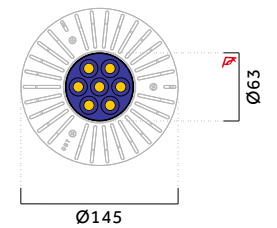

Kingdom

Fixed Recessed

Kingdom
Fixed Round Trim Ø70mm

Kingdom
Fixed Round Trimless Ø120mm

Code ordering example: * * . 7 0 5 4 . * * * * * *

	Product code	LED Power	Delivered Lumen	Finish	Cup	Beam Angle (BA°)	CCT Options	Dimming Options
Kingdom Fixed	01 Trim	Max.10.5W	1050lm	W White	W White	24 24°	27 2700K	0 ON/OFF
	30 Trimless			B Black	B Black	36 36°	30 3000K	1 0-10V
					G Gold		35 3500K	D DALI
					C Copper		40 4000K	T TRIAC
					S Silver		TW 2700K-6500K	C CASAMBI