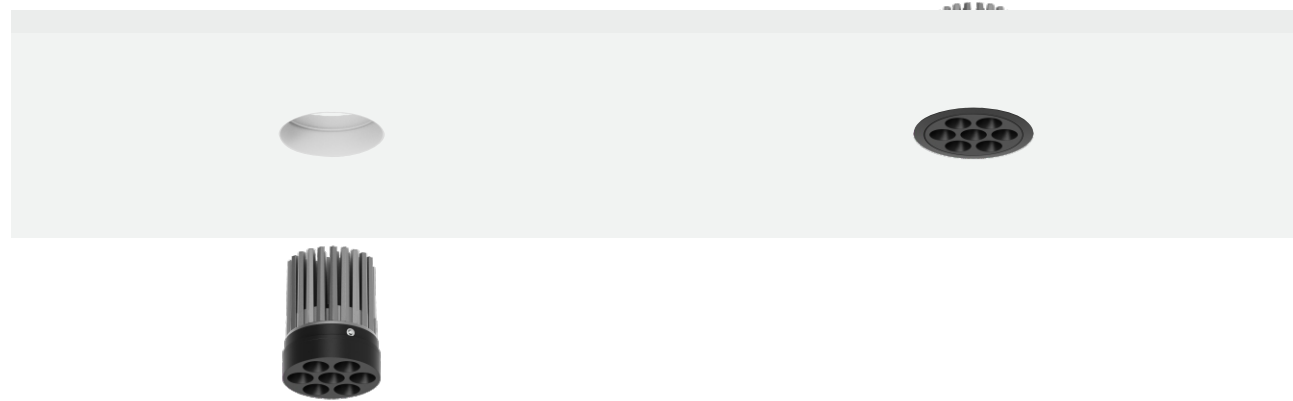

Linear Multi-Cell Light Output
Developed from recessed installation, it features a minimalist modular design for precise zoning and accent lighting.

Kingdom

Fixed Recessed

Body

Mounting Trim Rectangular cast aluminum mounting trim featuring spring-loaded clips for trim installation on ceiling thicknesses of 2–25mm, or optional brackets for trimless installation within the same thickness range.

Kingdom

Fixed Recessed

Body

Kingdom represents a breakthrough in architectural lighting. Its ultra-compact design enables versatile installation across various ceiling types, including shallow false ceilings where traditional solutions are not suitable.

Kingdom

Fixed Recessed

Kingdom
Fixed Round Trim Ø70mm

Kingdom
Fixed Round Trimless Ø120mm

Code ordering example: * * . 7 0 5 4 . * * * * * *

	Product code	LED Power	Delivered Lumen	Finish	Cup	Beam Angle (BA°)	CCT Options	Dimming Options
Kingdom Fixed	01 Trim	Max.10.5W	1050lm	W White	W White	24 24°	27 2700K	0 ON/OFF
	30 Trimless			B Black	B Black	36 36°	30 3000K	1 0-10V
					G Gold		35 3500K	D DALI
					C Copper		40 4000K	T TRIAC
					S Silver		TW 2700K-6500K	C CASAMBI