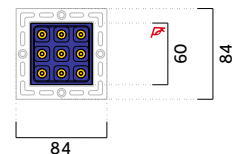

Kingdom

Fixed Recessed

Kingdom
Fixed Square Trim  L64*W57mm

Kingdom
Fixed Square Trimless  L63*W63mm

Code ordering example: * * . 6 4 5 2 . * * * * * *

	Product code	LED Power	Delivered Lumen	Finish	Cup	Beam Angle (BA°)	CCT Options	Dimming Options
Kingdom Fixed	01 Trim	Max.16W	1600lm	W White	W White	24 24°	27 2700K	0 ON/OFF
	30 Trimless			B Black	B Black	36 36°	30 3000K	1 0-10V
							35 3500K	D DALI
							40 4000K	T TRIAC
							TW 2700K-6500K	C CASAMBI