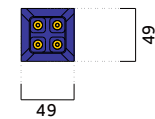

Kingdom

Fixed Recessed

Kingdom
Fixed Square Trim  **L47*W39mm**

Kingdom
Fixed Square Trimless  **L45*W45mm**

Code ordering example: . 4 7 5 2 .

	Product code	LED Power	Delivered Lumen	Finish	Cup	Beam Angle (BA°)	CCT Options	Dimming Options
Kingdom Fixed	01 Trim	Max.8W	800lm	W White	W White	24 24°	27 2700K	0 ON/OFF
	30 Trimless			B Black	B Black	36 36°	30 3000K	1 0-10V
							35 3500K	D DALI
							40 4000K	T TRIAC
							TW 2700K-6500K	C CASAMBI