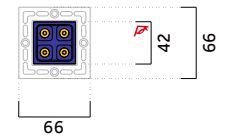

Kingdom

Fixed Recessed

Kingdom
Fixed Square Trim  **L47*W39mm**

Kingdom
Fixed Square Trimless  **L45*W45mm**

Code ordering example: . 4 7 5 2 .

	Product code	LED Power	Delivered Lumen	Finish	Cup	Beam Angle (BA°)	CCT Options	Dimming Options
Kingdom Fixed	01 Trim	Max.8W	800lm	W White	W White	24 24°	27 2700K	0 ON/OFF
	30 Trimless			B Black	B Black	36 36°	30 3000K	1 0-10V
							35 3500K	D DALI
							40 4000K	T TRIAC
							TW 2700K-6500K	C CASAMBI