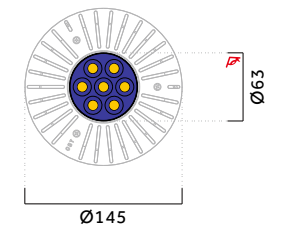

Optic

Reflector. Beam Angle: 24° / 36°.

LED Sources

Light source options: High-power LED or COB LED. CRI: 95 or 97 | CCT: 2700K / 3000K / 3500K / 4000K / 2700K-6500K (tunable white). Additional CRI and CCT options available upon request.

Kingdom

Fixed Recessed

Kingdom
Fixed Round Trim Ø70mm

Kingdom
Fixed Round Trimless Ø120mm

Code ordering example: * * . 7 0 7 9 . * * * * * *

	Product code	LED Power	Delivered Lumen	Finish	Cup	Beam Angle (BA°)	CCT Options	Dimming Options
Kingdom Fixed	01 Trim	Max.14W	1400lm	W White	W White	24 24°	27 2700K	0 ON/OFF
	30 Trimless			B Black	B Black	36 36°	30 3000K	1 0-10V
					G Gold		35 3500K	D DALI
					C Copper		40 4000K	T TRIAC
					S Silver		TW 2700K-6500K	C CASAMBI