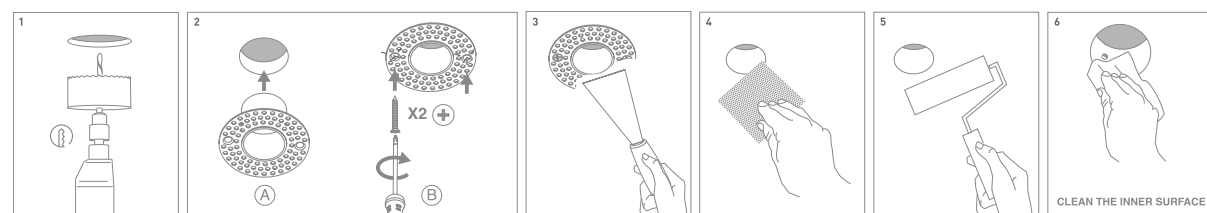

Installation Schemes

Connection Tips

SEVERAL FIXTURES CONNECTION TO A SINGLE CONSTANT CURRENT DRIVER

Trimless Mounting

Publication date: December 2025

©Copyright OBT Lighting

Thanks to all contributors for the realization of this catalogue.