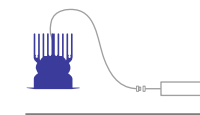

Kingdom

Fixed Recessed

Kingdom
Fixed Square Trim  **L47*W39mm**

Kingdom
Fixed Square Trimless  **L45*W45mm**

Code ordering example: . 4 7 5 2 .

	Product code	LED Power	Delivered Lumen	Finish	Cup	Beam Angle (BA°)	CCT Options	Dimming Options
Kingdom Fixed	01 Trim	Max.8W	800lm	W White	W White	24 24°	27 2700K	0 ON/OFF
	30 Trimless			B Black	B Black	36 36°	30 3000K	1 0-10V
							35 3500K	D DALI
							40 4000K	T TRIAC
							TW 2700K-6500K	C CASAMBI