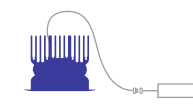

Code ordering example: * * . 6 4 5 2 . * * * * * *

	Product code	LED Power	Delivered Lumen	Finish	Cup	Beam Angle (BA°)	CCT Options	Dimming Options
Kingdom Fixed	01 Trim	Max.16W	1600lm	W White	W White	24 24°	27 2700K	0 ON/OFF
	30 Trimless			B Black	B Black	36 36°	30 3000K	1 0-10V
							35 3500K	D DALI
							40 4000K	T TRIAC
							TW 2700K-6500K	C CASAMBI