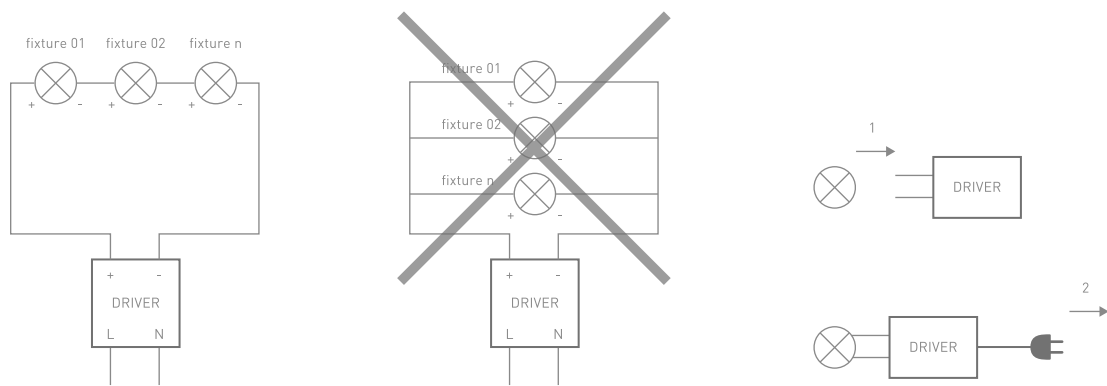

Kingdom

Fixed Recessed

Kingdom
Fixed Round Trim Ø70mm

Kingdom
Fixed Round Trimless Ø120mm

Code ordering example: * * . 7 0 7 9 . * * * * * *

	Product code	LED Power	Delivered Lumen	Finish	Cup	Beam Angle (BA°)	CCT Options	Dimming Options
Kingdom Fixed	01 Trim	Max.14W	1400lm	W White	W White	24 24°	27 2700K	0 ON/OFF
	30 Trimless			B Black	B Black	36 36°	30 3000K	1 0-10V
					G Gold		35 3500K	D DALI
					C Copper		40 4000K	T TRIAC
					S Silver		TW 2700K-6500K	C CASAMBI

Installation Schemes

Connection Tips

SEVERAL FIXTURES CONNECTION TO A SINGLE CONSTANT CURRENT DRIVER

Trimless Mounting

Publication date: December 2025

©Copyright OBT Lighting

Thanks to all contributors for the realization of this catalogue.