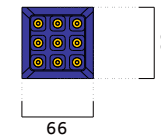

Kingdom

Fixed Recessed

Kingdom
Fixed Square Trim  L64*W57mm

Kingdom
Fixed Square Trimless  L63*W63mm

Code ordering example: * * . 6 4 5 2 . * * * * * *

	Product code	LED Power	Delivered Lumen	Finish	Cup	Beam Angle (BA°)	CCT Options	Dimming Options
Kingdom Fixed	01 Trim	Max.16W	1600lm	W White	W White	24 24°	27 2700K	0 ON/OFF
	30 Trimless			B Black	B Black	36 36°	30 3000K	1 0-10V
							35 3500K	D DALI
							40 4000K	T TRIAC
							TW 2700K-6500K	C CASAMBI