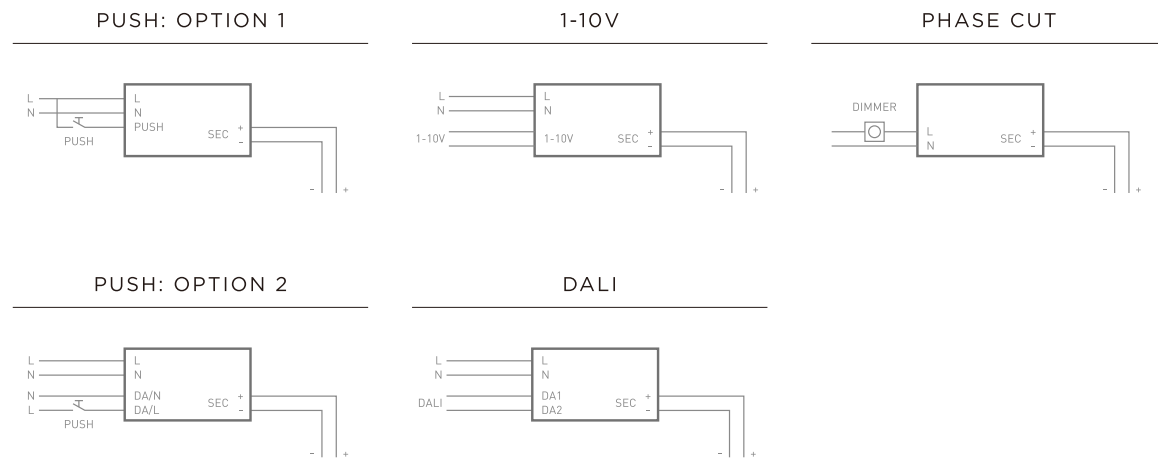

Kingdom

Fixed Recessed

Kingdom
Fixed Round Trim Ø70mm

Kingdom
Fixed Round Trimless Ø120mm

Code ordering example: * * . 7 0 7 9 . * * * * * *

	Product code	LED Power	Delivered Lumen	Finish	Cup	Beam Angle (BA°)	CCT Options	Dimming Options
Kingdom Fixed	01 Trim	Max.14W	1400lm	W White	W White	24 24°	27 2700K	0 ON/OFF
	30 Trimless			B Black	B Black	36 36°	30 3000K	1 0-10V
					G Gold		35 3500K	D DALI
					C Copper		40 4000K	T TRIAC
					S Silver		TW 2700K-6500K	C CASAMBI

Installation Schemes

Connection Tips

SEVERAL FIXTURES CONNECTION TO A SINGLE CONSTANT CURRENT DRIVER

Trimless Mounting

Publication date: December 2025

©Copyright OBT Lighting

Thanks to all contributors for the realization of this catalogue.