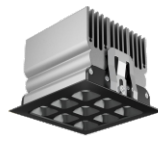

Linear Multi-Cell Light Output
Developed from recessed installation, it features a minimalist modular design for precise zoning and accent lighting.

Kingdom

Fixed Recessed

Body

Mounting Trim Rectangular cast aluminum mounting trim featuring spring-loaded clips for trim installation on ceiling thicknesses of 2–25mm, or optional brackets for trimless installation within the same thickness range.

Kingdom

Fixed Recessed

Kingdom
Fixed Square Trim  **L47*W39mm**

Kingdom
Fixed Square Trimless  **L45*W45mm**

Code ordering example: . 4 7 5 2 .

	Product code	LED Power	Delivered Lumen	Finish	Cup	Beam Angle (BA°)	CCT Options	Dimming Options
Kingdom Fixed	01 Trim	Max.8W	800lm	W White	W White	24 24°	27 2700K	0 ON/OFF
	30 Trimless			B Black	B Black	36 36°	30 3000K	1 0-10V
							35 3500K	D DALI
							40 4000K	T TRIAC
							TW 2700K-6500K	C CASAMBI

Kingdom

Fixed Recessed

Body

Mounting Trim Rectangular cast aluminum mounting trim featuring spring-loaded clips for trim installation on ceiling thicknesses of 2–25mm, or optional brackets for trimless installation within the same thickness range.