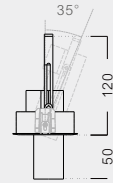

Golf

- Ceiling recessed
- AC 220V~240V
- Ra 95
- Lens
- Class II
- Ø 70 mm
- 0°~35°
- 0°~355°
- Matte White (MW)
- Matte Black (MB)
- Matte Silver (MS)
- Matte Copper (MC)
- Matte Gold (MG)

Wattage	Beam Angle	2700K	3000K	3500K	4000K	2700~6500K
Max. 12.5W	15°	02.7201.MW	02.7202.MW	02.7203.MW	02.7204.MW	02.7233.MW
		02.7201.MB	02.7202.MB	02.7203.MB	02.7204.MB	02.7233.MB
		02.7201.MS	02.7202.MS	02.7203.MS	02.7204.MS	02.7233.MS
		02.7201.MC	02.7202.MC	02.7203.MC	02.7204.MC	02.7233.MC
		02.7201.MG	02.7202.MG	02.7203.MG	02.7204.MG	02.7233.MG
	24°	02.7205.MW	02.7206.MW	02.7207.MW	02.7208.MW	02.7234.MW
		02.7205.MB	02.7206.MB	02.7207.MB	02.7208.MB	02.7234.MB
		02.7205.MS	02.7206.MS	02.7207.MS	02.7208.MS	02.7234.MS
		02.7205.MC	02.7206.MC	02.7207.MC	02.7208.MC	02.7234.MC
		02.7205.MG	02.7206.MG	02.7207.MG	02.7208.MG	02.7234.MG
	36°	02.7209.MW	02.7210.MW	02.7211.MW	02.7212.MW	02.7235.MW
		02.7209.MB	02.7210.MB	02.7211.MB	02.7212.MB	02.7235.MB
		02.7209.MS	02.7210.MS	02.7211.MS	02.7212.MS	02.7235.MS
		02.7209.MC	02.7210.MC	02.7211.MC	02.7212.MC	02.7235.MC
		02.7209.MG	02.7210.MG	02.7211.MG	02.7212.MG	02.7235.MG
	50°	02.7213.MW	02.7214.MW	02.7215.MW	02.7216.MW	02.7236.MW
		02.7213.MB	02.7214.MB	02.7215.MB	02.7216.MB	02.7236.MB
		02.7213.MS	02.7214.MS	02.7215.MS	02.7216.MS	02.7236.MS
		02.7213.MC	02.7214.MC	02.7215.MC	02.7216.MC	02.7236.MC
		02.7213.MG	02.7214.MG	02.7215.MG	02.7216.MG	02.7236.MG

Dimming: On/Off, 1-10V, DALI, TRIAC
UGR: ≤8
SDCM: ≤3
Luminous efficacy: 78lm/W
luminaire Lifetime: 50000h (L80B10, T a25° C)
Material: Aluminium
Working Temperature (°C): -20° C ~ +45° C
Transformer availability: LED DC 36V 350mA