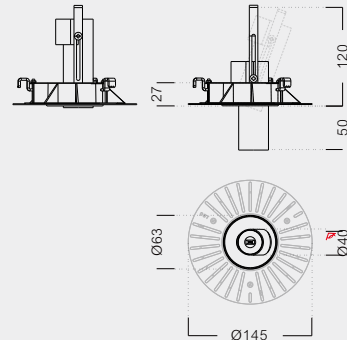

Golf

Adjustable trimless Downlight

- Ceiling recessed
- AC 220V~240V
- Ra 95
- Lens
- Class II
- Ø 120 mm
- 0°~35°
- 0°~355°
- Matte White(MW)
- Matte Black(MB)
- Matte Silver(MS)
- Matte Copper(MC)
- Matte Gold(MG)

Wattage	Beam Angle	2700K	3000K	3500K	4000K	2700~6500K
Max. 12.5W	13°	11.7217.MW	11.7218.MW	11.7219.MW	11.7220.MW	11.7237.MW
		11.7217.MB	11.7218.MB	11.7219.MB	11.7220.MB	11.7237.MB
		11.7217.MS	11.7218.MS	11.7219.MS	11.7220.MS	11.7237.MS
		11.7217.MC	11.7218.MC	11.7219.MC	11.7220.MC	11.7237.MC
		11.7217.MG	11.7218.MG	11.7219.MG	11.7220.MG	11.7237.MG
	24°	11.7221.MW	11.7222.MW	11.7223.MW	11.7224.MW	11.7238.MW
		11.7221.MB	11.7222.MB	11.7223.MB	11.7224.MB	11.7238.MB
		11.7221.MS	11.7222.MS	11.7223.MS	11.7224.MS	11.7238.MS
		11.7221.MC	11.7222.MC	11.7223.MC	11.7224.MC	11.7238.MC
		11.7221.MG	11.7222.MG	11.7223.MG	11.7224.MG	11.7238.MG
	38°	11.7225.MW	11.7226.MW	11.7227.MW	11.7228.MW	11.7239.MW
		11.7225.MB	11.7226.MB	11.7227.MB	11.7228.MB	11.7239.MB
		11.7225.MS	11.7226.MS	11.7227.MS	11.7228.MS	11.7239.MS
		11.7225.MC	11.7226.MC	11.7227.MC	11.7228.MC	11.7239.MC
		11.7225.MG	11.7226.MG	11.7227.MG	11.7228.MG	11.7239.MG
	50°	11.7229.MW	11.7230.MW	11.7231.MW	11.7232.MW	11.7240.MW
		11.7229.MB	11.7230.MB	11.7231.MB	11.7232.MB	11.7240.MB
		11.7229.MS	11.7230.MS	11.7231.MS	11.7232.MS	11.7240.MS
		11.7229.MC	11.7230.MC	11.7231.MC	11.7232.MC	11.7240.MC
		11.7229.MG	11.7230.MG	11.7231.MG	11.7232.MG	11.7240.MG

Dimming: On/Off, 1-10V, DALI, TRIAC
UGR: ≤8
SDCM: ≤3
Luminous efficacy: 78lm/W
luminaire Lifetime: 50000h (L80B10, T a25° C)
Material: Aluminium
Working Temperature (°C): -20° C ~ +45° C
Transformer availability: LED DC 36V 350mA