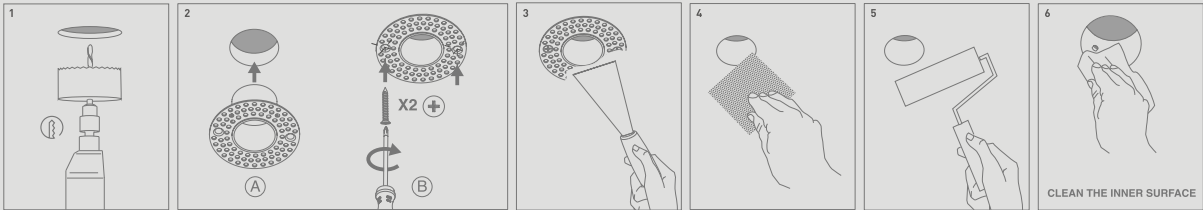

AC 220V~240V

Installation Schemes

Connection Tips

SEVERAL FIXTURES CONNECTION TO A SINGLE CONSTANT CURRENT DRIVER

Trimless Mounting

Publication date: December 2022

©Copyright OBT lighting

With thank to all contributors for the realization of this catalogue