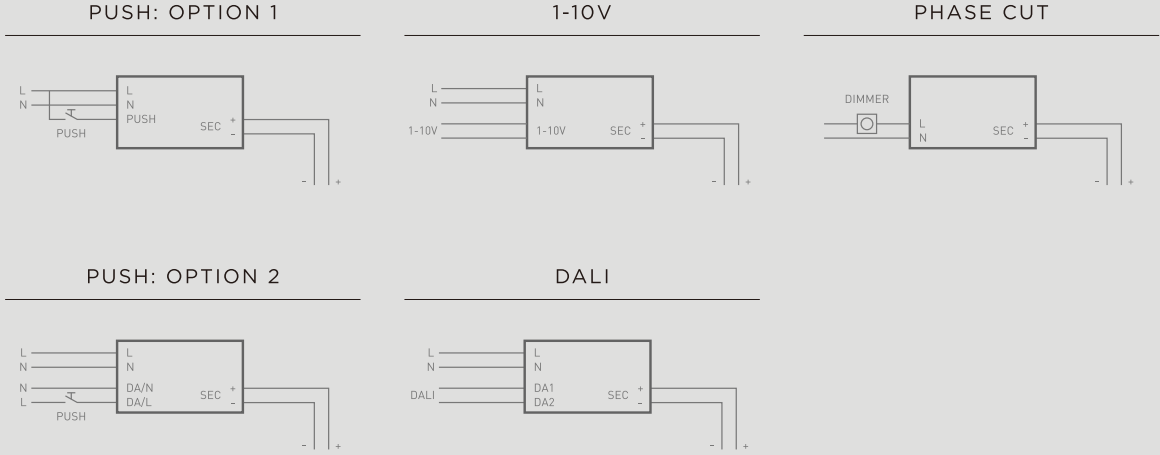

AC 220V~240V

Installation Schemes

Connection Tips

SEVERAL FIXTURES CONNECTION TO A SINGLE CONSTANT CURRENT DRIVER

Trimless Mounting

Publication date: December 2022

©Copyright OBT lighting

With thank to all contributors for the realization of this catalogue