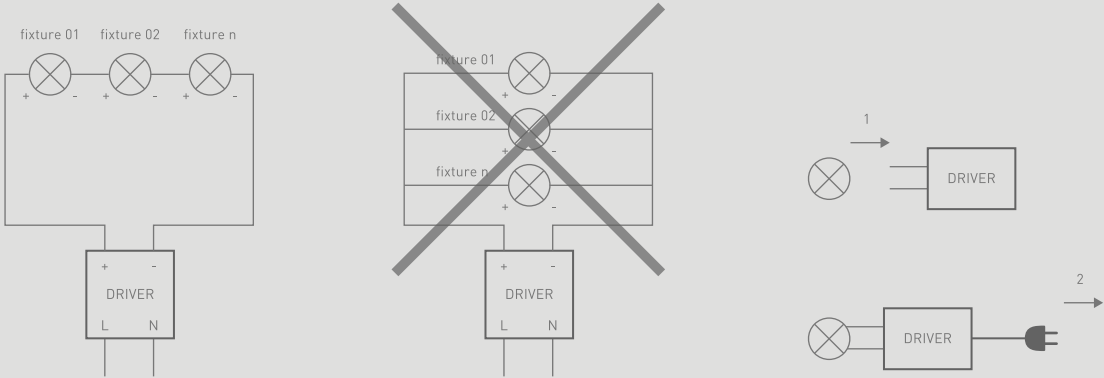

AC 220V~240V

Installation Schemes

Connection Tips

SEVERAL FIXTURES CONNECTION TO A SINGLE CONSTANT CURRENT DRIVER

Trimless Mounting

Publication date: December 2022

©Copyright OBT lighting

With thank to all contributors for the realization of this catalogue